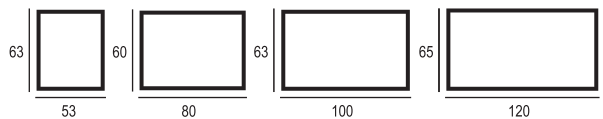

CORNER

The Corner model gives clear side and overhead illumination of the face. The bevelled edges create impressive shimmering reflections around the entire panel of the mirror. The unobtrusive pattern is bound to appeal to lovers of both modern and traditional design.

IP class: **IP44**
Mirror depth: 34mm
Rear cover: PCV
Power supply: 230V~50Hz
Light colour: Warm 2800-3200K (Option)
Natural 4000-4500K (Option)
Cool 6000-6500K (Standard)

Name	Index	Dimensions(cm)	Power
Corner 53	5713_297	53x63	13W
Corner 80	1561_370	80x60	15W
Corner 100	0427_427	100x63	16W
Corner 120	9148_479	120x65	18W