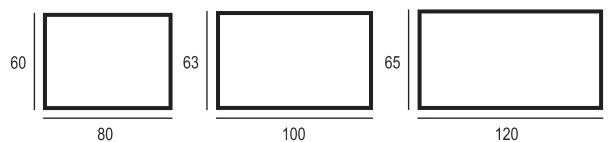

POWER POINTS

Three rows of light points that look like pearl necklaces are the distinctive feature of this mirror. The polished edges add elegance and delicacy. An intriguing aspect, combined with innovative technical solutions, have made it possible to create an aesthetic mirror that is simultaneously functional and convenient.

IP class: **IP44**
Mirror depth: 34mm
Rear cover: PCV
Power supply: 230V~50Hz
Light colour: Warm 2800-3200K (Option)
Natural 4000-4500K (Option)
Cool 6000-6500K (Standard)

Name	Index	Dimensions(cm)	Power
Power Points 80	1806_361	80x60	16W
Power Points 100	5331_375	100x63	18W
Power Points 120	9926_405	120x65	20W