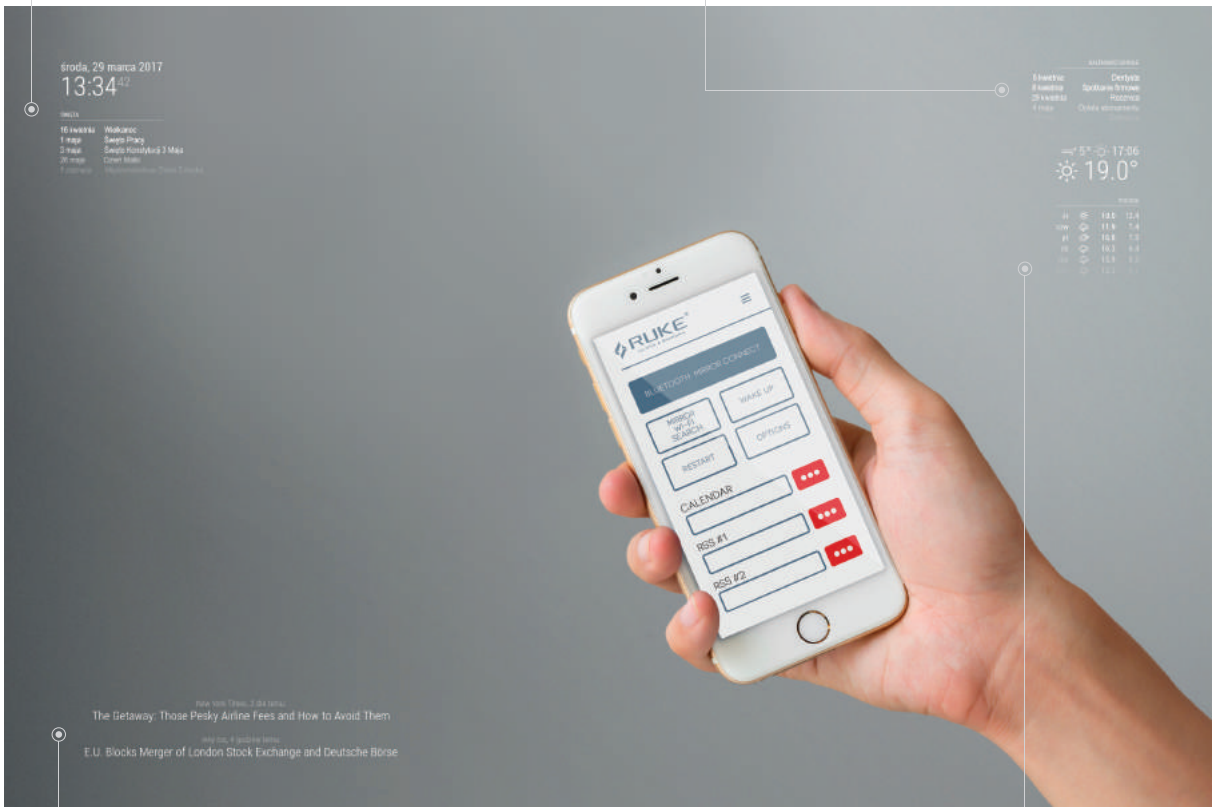

środa, 29 marca 2017

13:34⁴²

ŚWIĘTA

16 kwietnia Wielkanoc
1 maja Święto Pracy
3 maja Święto Konstytucji 3 Maja
26 maja Dzień Matki
1 czerwca 100-lecie narodowy Dzień Dziecka

KALENDARZ GOOGLE

6 kwietnia Dentysta
8 kwietnia Spotkanie firmowe
29 kwietnia Rocznic
4 maja Opłata abonamentu
18 maja Delegacja

5^w 17.0
19.0

	Pr
śr	19.0
czw	11.9
pt	16.8
sb	16.8
nie	15.9
pon	12.2
wt	12.2

New York Times
The Getaway: Those Pesky Airlines
Inny rss, 4 g
E.U. Blocks Merger of London Stock

VISION MIRROR

VISION MIRROR

ALWAYS
ON TIME

CURRENT
DATE AND TIME

UPCOMING
HOLIDAYS

I WILL REMIND
YOU ABOUT
AN APPOINTMENT

IN SYNC WITH POPULAR
CALENDAR APPS

CURRENT
NEWS

PERSONALISED
RSS CHANNELS

NOTHING WILL
SURPRISE YOU

CURRENT WEATHER STATUS
AND UP-TO-DATE 7 DAYS
WEATHER FORECAST