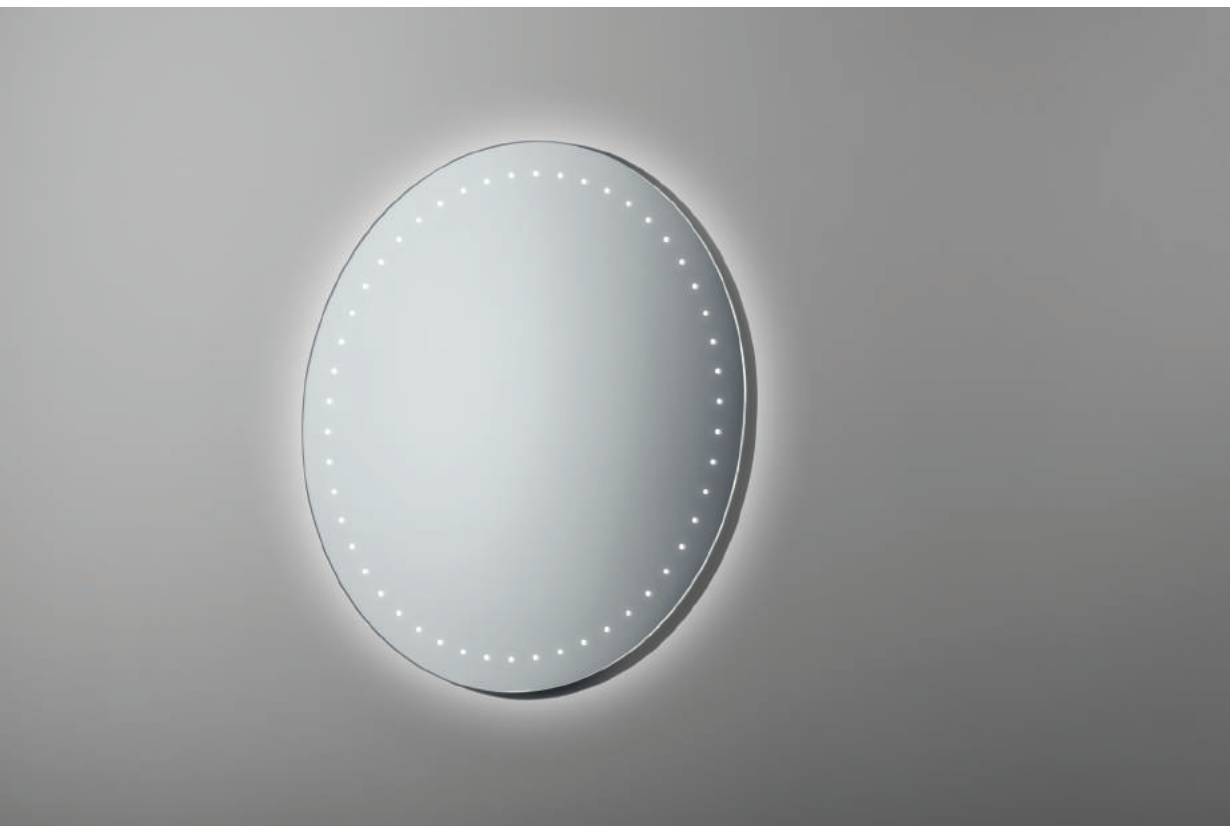

SILVER SERIES