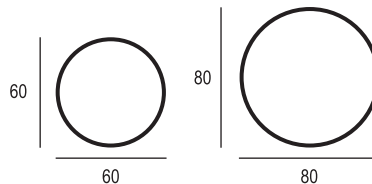

IP class: **IP44**

Mirror depth: 28mm / 32mm

Rear cover: PCV

Power supply: 230V~50Hz

Light colour: Warm 2800-3200K (Option)
Natural 4000-4500K (Option)
Cool 6000-6500K (Standard)

Name	Index	Dimensions(cm)	Power
Cassiopeia 60	3800_418	60x60	16W
Cassiopeia 80	5002_540	80x80	20W