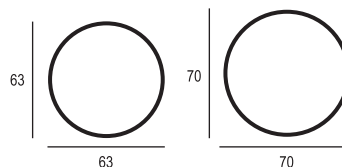

IP class: **IP44**

Mirror depth: 34mm

Rear cover: PCV

Power supply: 230V~50Hz

Light colour: Warm 2800-3200K (Option)

Natural 4000-4500K (Option)

Cool 6000-6500K (Standard)

Name	Index	Dimensions(cm)	Power
Planet 63	8714_401	63x63	19W
Planet 70	8721_440	70x70	21W