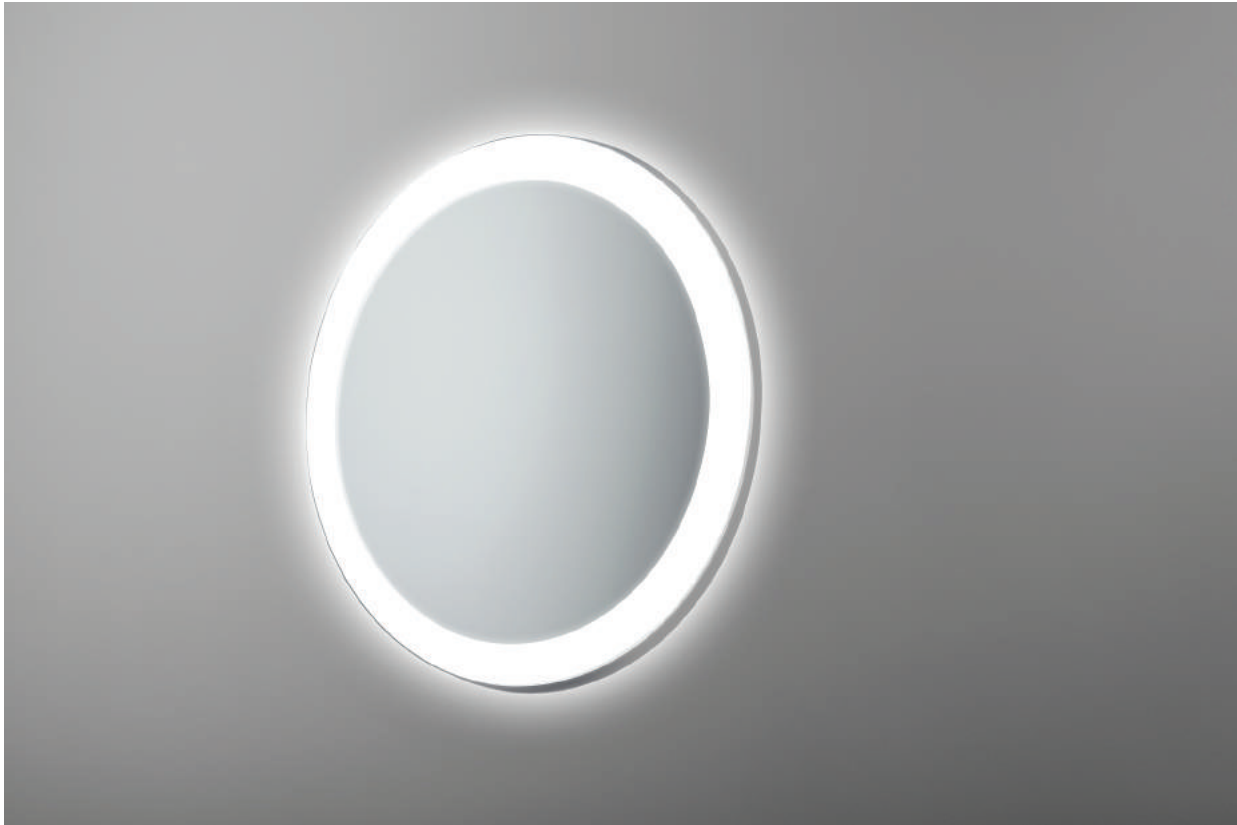

VOLANTE

This modern round mirror looks perfectly in place in any bathroom. The LED perimeter lighting ensures an optimal amount of light and helps create a pleasant atmosphere.

IP class: **IP44**
Mirror depth: 34mm
Rear cover: PCV
Power supply: 230V~50Hz
Light colour: Warm 2800-3200K (Option)
Natural 4000-4500K (Option)
Cool 6000-6500K (Standard)

Name	Index	Dimensions(cm)	Power
Volante 60	8660_401	60x60	16W
Volante 80	5040_530	80x80	20W

Available technologies: