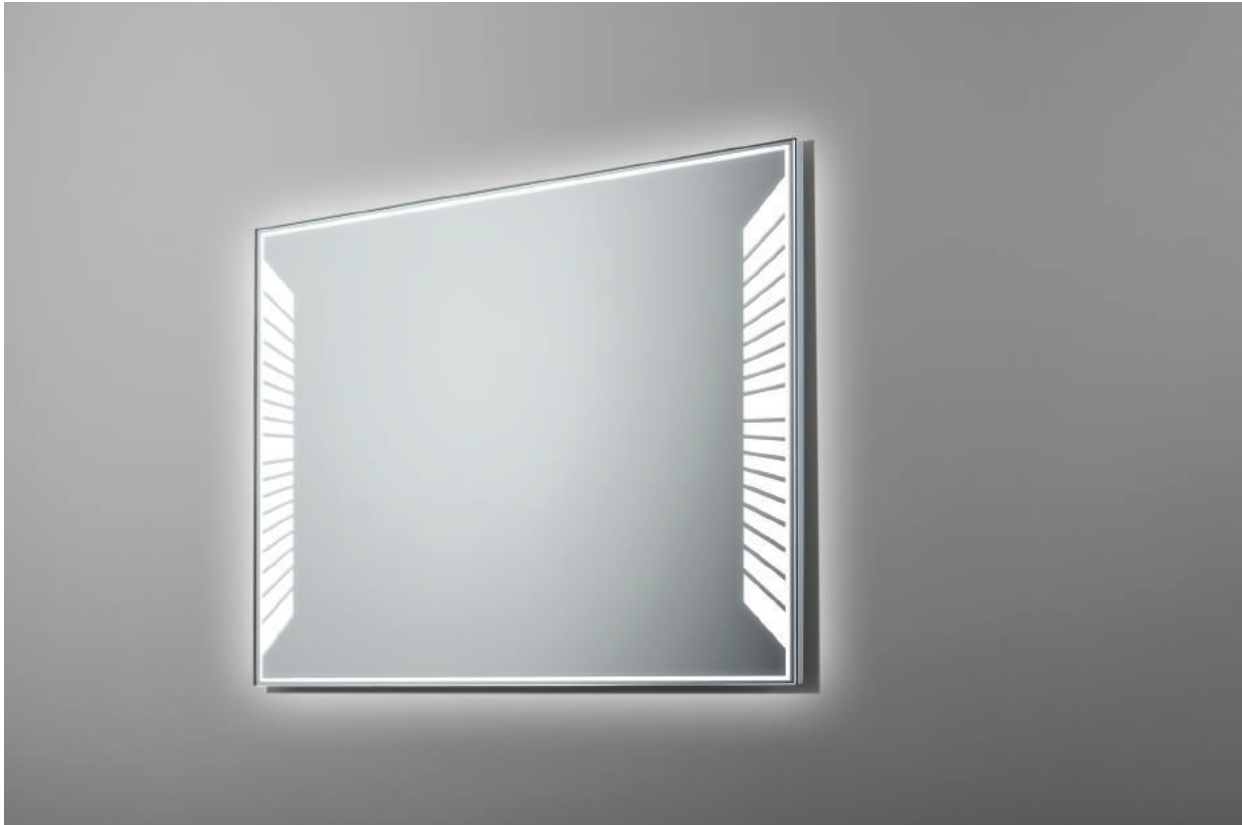

Available technologies:

SILVER SERIES

PHOENIX

The Phoenix bathroom mirror is an extremely subtle and elegant proposition for the enthusiasts of modern design. The highest quality Belgian sheet has been carefully polished and rounded at the corners, which makes the mirror look very impressive. The Phoenix is illuminated with very brightly glowing points, in which the strong LEDs were placed.

Available technologies:

PIANO

The Piano LED bathroom mirror is characterized by its unique stylistics that resembles a piano keyboard. The original lighting pattern was created by sandblasting the wide strips on both sides of the glass, which is additionally illuminated with a delicate, luminous frame.