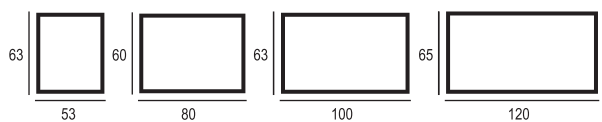

IP class: **IP44**
 Mirror depth: 34mm
 Rear cover: PCV
 Power supply: 230V~50Hz
 Light colour: Warm 2800-3200K (Option)
 Natural 4000-4500K (Option)
 Cool 6000-6500K (Standard)

Name	Index	Dimensions(cm)	Power
Arrows 53	7168_334	53x63	14W
Arrows 80	1523_388	80x60	14W
Arrows 100	7199_474	100x63	14W
Arrows 120	9391_518	120x65	15W