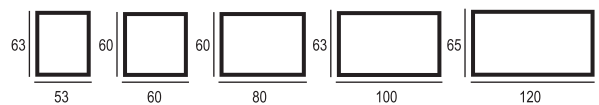

IP class: **IP44**
Mirror depth: 28mm
Rear cover: PCV
Power supply: 230V~50Hz
Light colour: Warm 2800-3200K (Option)
                  Natural 4000-4500K (Option)
                  Cool 6000-6500K (Standard)

Name	Index	Dimensions(cm)	Power
Ignis 53	4463_386	53x63	16W
Ignis 60	4470_397	60x60	17W
Ignis 80	4487_426	80x60	20W
Ignis 100	4494_539	100x63	27W
Ignis 120	4500_611	120x65	30W