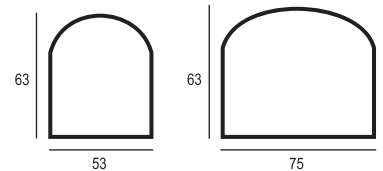

IP class: **IP44**
 Mirror depth: 34mm
 Rear cover: PCV
 Power supply: 230V~50Hz
 Light colour: Warm 2800-3200K (Option)
 Natural 4000-4500K (Option)
 Cool 6000-6500K (Standard)

Name	Index	Dimensions(cm)	Power
Lady 53	5232_280	53x63	13W
Lady 75	9483_336	75x63	13W