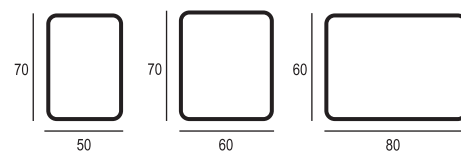

SHELF

The energy-efficient LED lighting in the top part of the mirror illuminates the face beautifully during daily care. The rounded corners and polished edges underscore the model's modern design.

IP class: **IP44**
Mirror depth: 34mm
Rear cover: PCV
Power supply: 230V~50Hz
Light colour: Warm 2800-3200K (Option)
Natural 4000-4500K (Option)
Cool 6000-6500K (Standard)

Name	Index	Dimensions(cm)	Power
Shelf 50	1875_297	50x70	7W
Shelf 60	1882_310	60x70	8W
Shelf 80	1899_349	80x60	10W