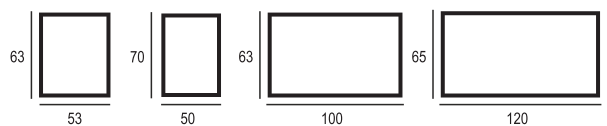

INFINITY

The two thin LED strips down the sides of the Infinity model create a subdued and elegant design. The trapezoidal edges of the mirror highlight its modern complexion.

IP class: **IP44**
Mirror depth: 34mm
Rear cover: PCV
Power supply: 230V~50Hz
Light colour: Warm 2800-3200K (Option)
Natural 4000-4500K (Option)
Cool 6000-6500K (Standard)

Name	Index	Dimensions(cm)	Power
Infinity 53	5195_323	53x63	14W
Infinity 50	1691_357	50x70	16W
Infinity 100	0458_388	100x63	14W
Infinity 120	9438_427	120x65	15W