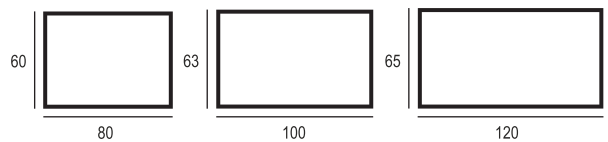

LOOK

The Look's ambient lighting lends the interior a moody and relaxing atmosphere. The additional magnifying mirror is sure to prove useful during daily activities, and the polished edges underscore the mirror's simple, modern design.

IP class: **IP44**
Mirror depth: 34mm
Rear cover: PCV
Power supply: 230V~50Hz
Light colour: Warm 2800-3200K (Option)
Natural 4000-4500K (Option)
Cool 6000-6500K (Standard)

Name	Index	Dimensions(cm)	Power
Look 80	1714_193	80x60	10W
Look 100	1721_219	100x63	10W
Look 120	1738_245	120x65	10W