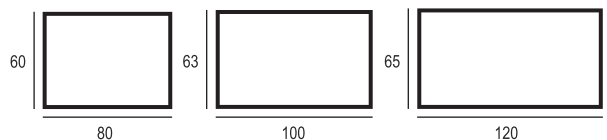

CUBI

Their geometrical forms, layered construction, and clear colour scheme enable Cubi mirrors to give any room its own special appearance and expressiveness. The deep black of the glass base is a stark contrast to the crystal mirror and the LED lighting, which takes the form of a row of regular squares.

IP class: **IP44**
Mirror depth: 34mm
Rear cover: PCV
Power supply: 230V~50Hz
Light colour: Warm 2800-3200K (Option)
Natural 4000-4500K (Option)
Cool 6000-6500K (Standard)

Name	Index	Dimensions(cm)	Power
Cubi 80	1578_427	80x60	14W
Cubi 100	7069_466	100x63	14W
Cubi 120	9254_518	120x65	15W