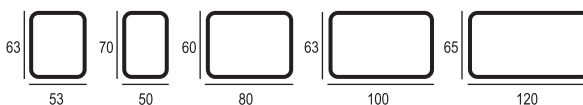

IP class: **IP44**

Mirror depth: 36mm

Rear cover: PCV

Power supply: 230V~50Hz

Light colour: Warm 2800-3200K (Option)
Natural 4000-4500K (Option)
Cool 6000-6500K (Standard)

Name	Index	Dimensions(cm)	Power
Anubis 53	4067_365	53x63	14W
Anubis 50	4074_376	50x70	16W
Anubis 80	4081_391	80x60	14W
Anubis 100	4098_495	100x63	14W
Anubis 120	4104_554	120x65	15W