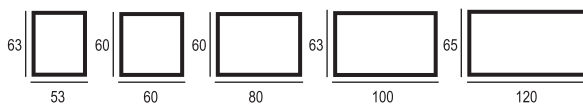

IP class: **IP44**

Mirror depth: 34mm

Rear cover: PCV

Power supply: 230V~50Hz

Light colour: Warm 2800-3200K (Option)

Natural 4000-4500K (Option)

Cool 6000-6500K (Standard)

Name	Index	Dimensions(cm)	Power
Aurora 53	4600_334	53x63	16W
Aurora 60	1530_349	60x60	17W
Aurora 80	1547_388	80x60	20W
Aurora 100	4969_461	100x63	27W
Aurora 120	9209_544	120x65	30W