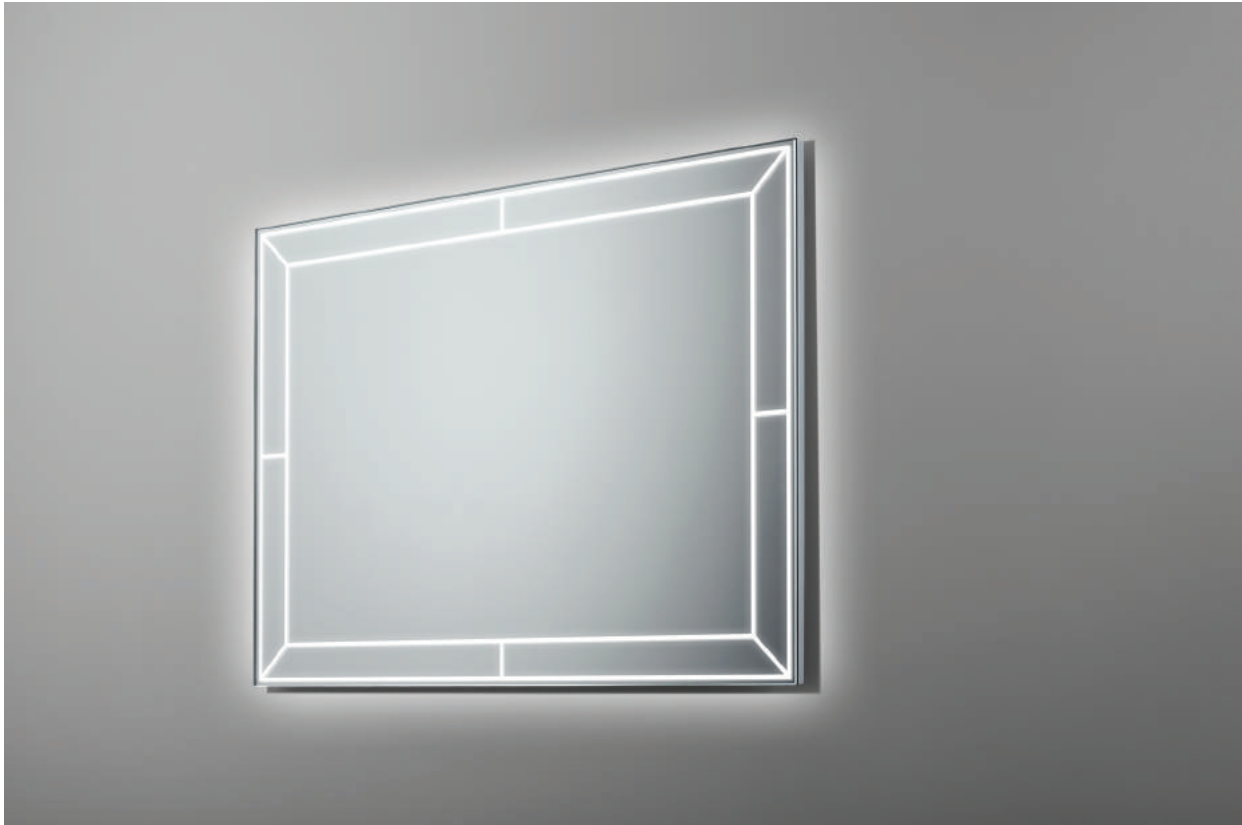

FUTURO

The Futuro model is a modern response to the growing demands of customers in the field of contemporary design. The panel is lit with a subtle frame consisting of thin light lines.

IP class: **IP44**
Mirror depth: 28mm
Rear cover: PCV
Power supply: 230V~50Hz
Light colour: Warm 2800-3200K (Option)
                  Natural 4000-4500K (Option)
                  Cool 6000-6500K (Standard)

Name	Index	Dimensions(cm)	Power
Futuro 53	3909_386	53x63	16W
Futuro 60	3916_397	60x60	17W
Futuro 80	3923_426	80x60	20W
Futuro 100	3930_539	100x63	27W
Futuro 120	3947_611	120x65	30W

Available technologies: