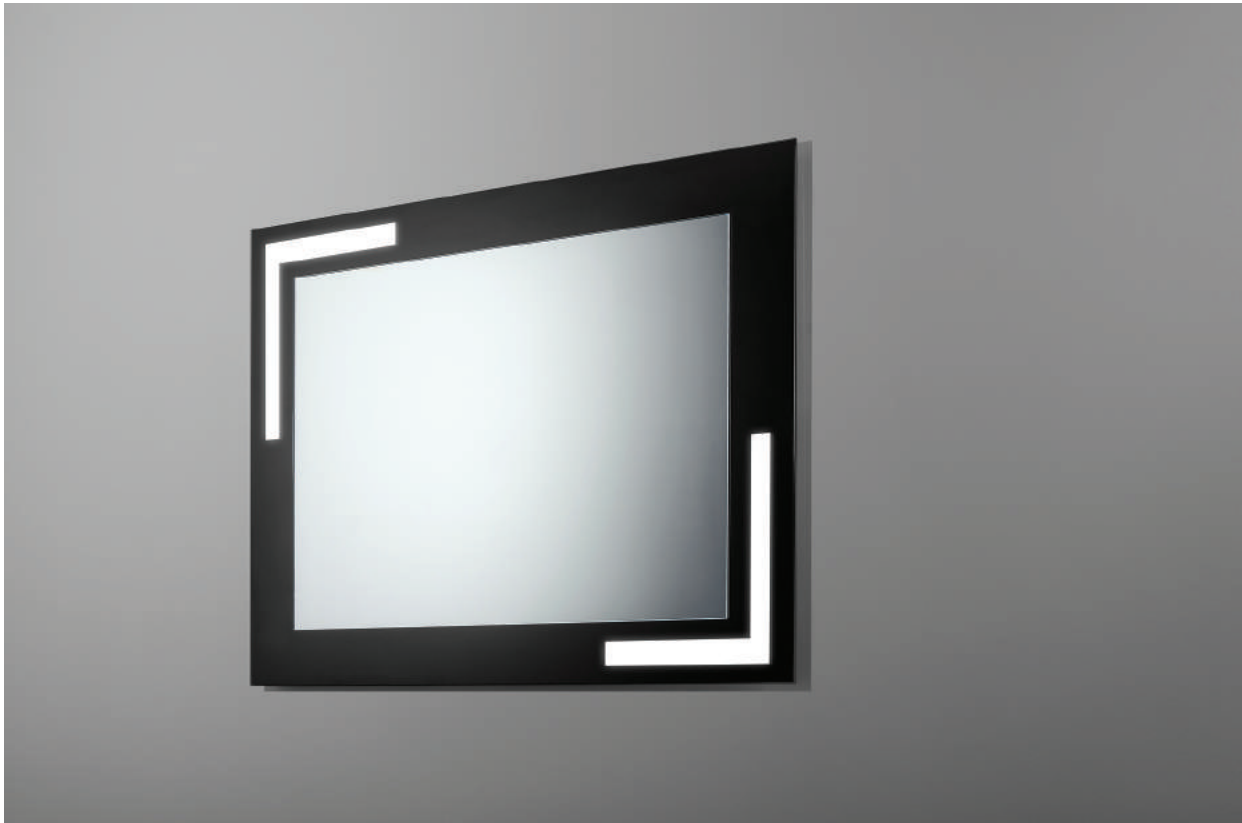

Available technologies:

VISION

The lighting utilises the mirror's roundness and its impression of being three dimensional to create the illusion of an open and deep space that expands the room visually and adds a touch of fantasy and magic.

Available technologies:

**DECOR
SERIES**

ARROWS

The Arrows mirror is perfect for anyone who appreciates style and sophistication. The crystal glass layer is glued onto a varnished black pearl base and illuminated by LED strips in the corners. The contrasting combination of colours brings out the mirror's elegance and classic stylistics.