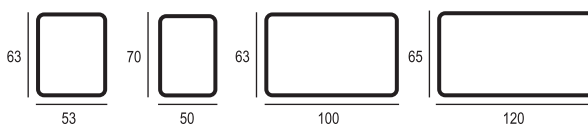

TWICE

The Twice mirror combines the latest in design with muted lighting in the form of two LED strips. The rounded corners finish the model in a fashionable and practical way.

IP class: **IP44**
Mirror depth: 34mm
Rear cover: PCV
Power supply: 230V~50Hz
Light colour: Warm 2800-3200K (Option)
Natural 4000-4500K (Option)
Cool 6000-6500K (Standard)

Name	Index	Dimensions(cm)	Power
Twice 53	2155_323	53x63	14W
Twice 50	2162_349	50x70	16W
Twice 100	2179_388	100x63	14W
Twice 120	2186_414	120x65	15W