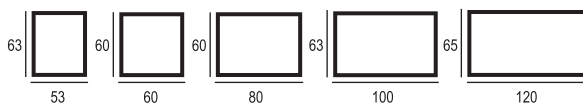

IP class: **IP44**
Mirror depth: 34mm
Rear cover: PCV
Power supply: 230V~50Hz
Light colour: Warm 2800-3200K (Option)
Natural 4000-4500K (Option)
Cool 6000-6500K (Standard)

Name	Index	Dimensions(cm)	Power
Ring 2 53	2414_312	53x63	16W
Ring 2 60	2421_331	60x60	17W
Ring 2 80	2438_362	80x60	20W
Ring 2 100	2445_401	100x63	27W
Ring 2 120	2452_440	120x65	30W