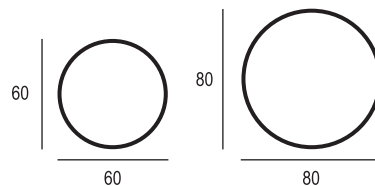

IP class: **IP44**

Mirror depth: 28mm / 32mm

Rear cover: PCV

Power supply: 230V~50Hz

Light colour: Warm 2800-3200K (Option)
Natural 4000-4500K (Option)
Cool 6000-6500K (Standard)

Name	Index	Dimensions(cm)	Power
Ophelia 60	3817_418	60x60	16W
Ophelia 80	5019_540	80x80	20W