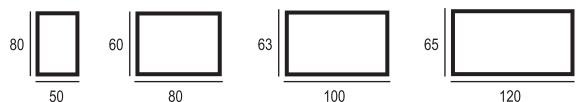

VISION MIRROR

Vision Mirror is a smart mirror that enables you to enjoy your comfort in a different way. The sensor system activates automatically whenever your presence is registered. The mirror connects to the Internet via Wi-Fi and allows the communication with other Bluetooth devices. The mirror comes with a specially designed, user-friendly, intuitive menu that can be adjusted to your individual needs. Vision Mirror also allows you to install your favourite applications and access all the tools you need in your daily activities.

IP class: **IP44**
Mirror depth: 30mm
Rear cover: PCV
Power supply: 230V~50Hz
Resolution: 4k

Name	Index	Dimensions(cm)
Vision Mirror 50	5316	50x80
Vision Mirror 80	5323	80x60
Vision Mirror 100	5330	100x63
Vision Mirror 120	5347	120x65