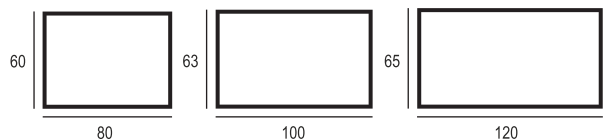

LINEA

The LED lighting at the top of the mirror, combined with its trapezoidal edges, give the Linea LED Series a cutting edge look. This is bound to appeal to anyone who goes in for minimalist design.

IP class: **IP44**
Mirror depth: 34mm
Rear cover: PCV
Power supply: 230V~50Hz
Light colour: Warm 2800-3200K (Option)
Natural 4000-4500K (Option)
Cool 6000-6500K (Standard)

Name	Index	Dimensions(cm)	Power
Linea 80	1707_336	80x60	10W
Linea 100	5270_388	100x63	13W
Linea 120	9537_409	120x65	14W