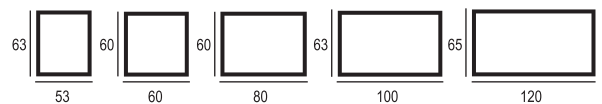

IP class: **IP44**
Mirror depth: 34mm
Rear cover: PCV
Power supply: 230V~50Hz
Light colour: Warm 2800-3200K (Option)
Natural 4000-4500K (Option)
Cool 6000-6500K (Standard)

Name	Index	Dimensions(cm)	Power
Solaris 53	0298_310	53x63	14W
Solaris 60	1929_323	60x60	15W
Solaris 80	1936_349	80x60	16W
Solaris 100	0373_401	100x63	18W
Solaris 120	9766_427	120x65	20W