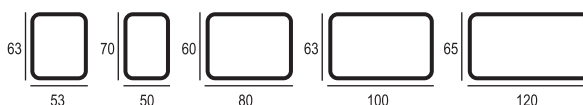

IP class: **IP44**

Mirror depth: 36mm

Rear cover: PCV

Power supply: 230V~50Hz

Light colour: Warm 2800-3200K (Option)
Natural 4000-4500K (Option)
Cool 6000-6500K (Standard)

Name	Index	Dimensions(cm)	Power
Phoenix 53	4265_386	53x63	16W
Phoenix 50	4272_396	50x70	17W
Phoenix 80	4289_426	80x60	20W
Phoenix 100	4296_539	100x63	27W
Phoenix 120	4302_611	120x65	30W