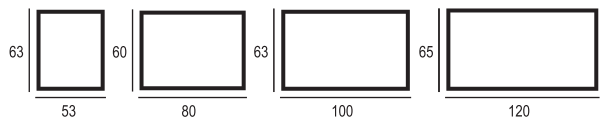

WINDOW ZOOM

The advanced LED lighting in the Window Zoom model can optimise the amount of light in any bathroom. A practical magnifying mirror with separate LED lighting is also available.

IP class: **IP44**
Mirror depth: 34mm
Rear cover: PCV
Power supply: 230V~50Hz
Light colour: Warm 2800-3200K (Option)
Natural 4000-4500K (Option)
Cool 6000-6500K (Standard)

Name	Index	Dimensions(cm)	Power
Window Zoom 53	2230_448	53x63	26W
Window Zoom 80	1486_466	80x60	30W
Window Zoom 100	2247_505	100x63	37W
Window Zoom 120	1493_544	120x65	40W