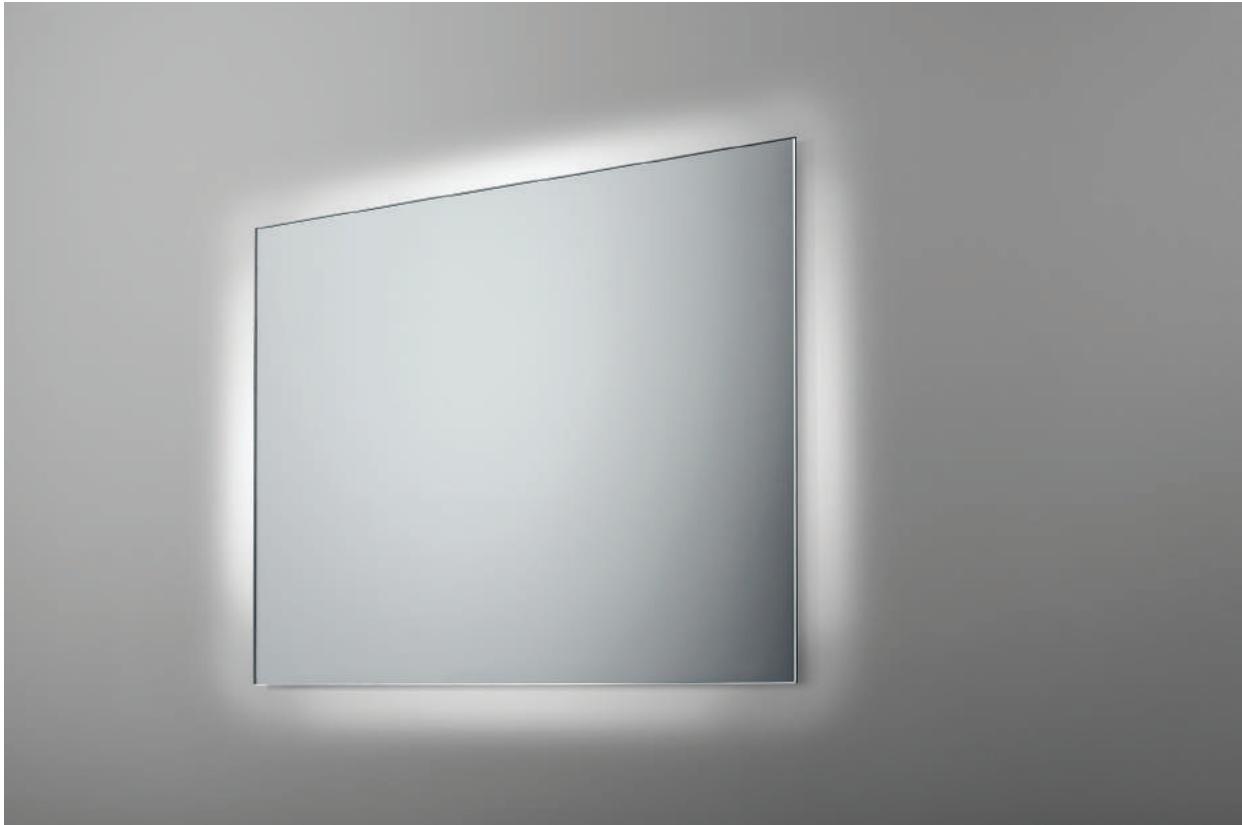

Available technologies:

SEMITA

The Semita is an unconventional mirror that suits a variety of interior arrangements. The advanced LED lighting at the top and bottom of the mirror illuminates the face evenly and accurately.

Available technologies:

SILVER SERIES

SHELF

The energy-efficient LED lighting in the top part of the mirror illuminates the face beautifully during daily care. The rounded corners and polished edges underscore the model's modern design.

Available technologies:

SHINE

The Shine mirror is a remarkably subtle yet effective proposition. The LED backlight diffuses on the wall, creating an extremely tasteful, delicate and distinctive glow around the crystal surface of the mirror. The Shine's simplicity and lightness are sure to add a touch of charm to any room.