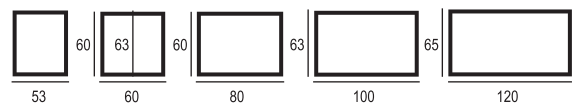

IP class: **IP44**
Mirror depth: 28mm
Rear cover: PCV
Power supply: 230V~50Hz
Light colour: Warm 2800-3200K (Option)
                  Natural 4000-4500K (Option)
                  Cool 6000-6500K (Standard)

Name	Index	Dimensions(cm)	Power
Forte 53	3954_386	53x63	16W
Forte 60	3961_397	60x60	17W
Forte 80	3978_426	80x60	20W
Forte 100	3985_539	100x63	27W
Forte 120	3992_611	120x65	30W