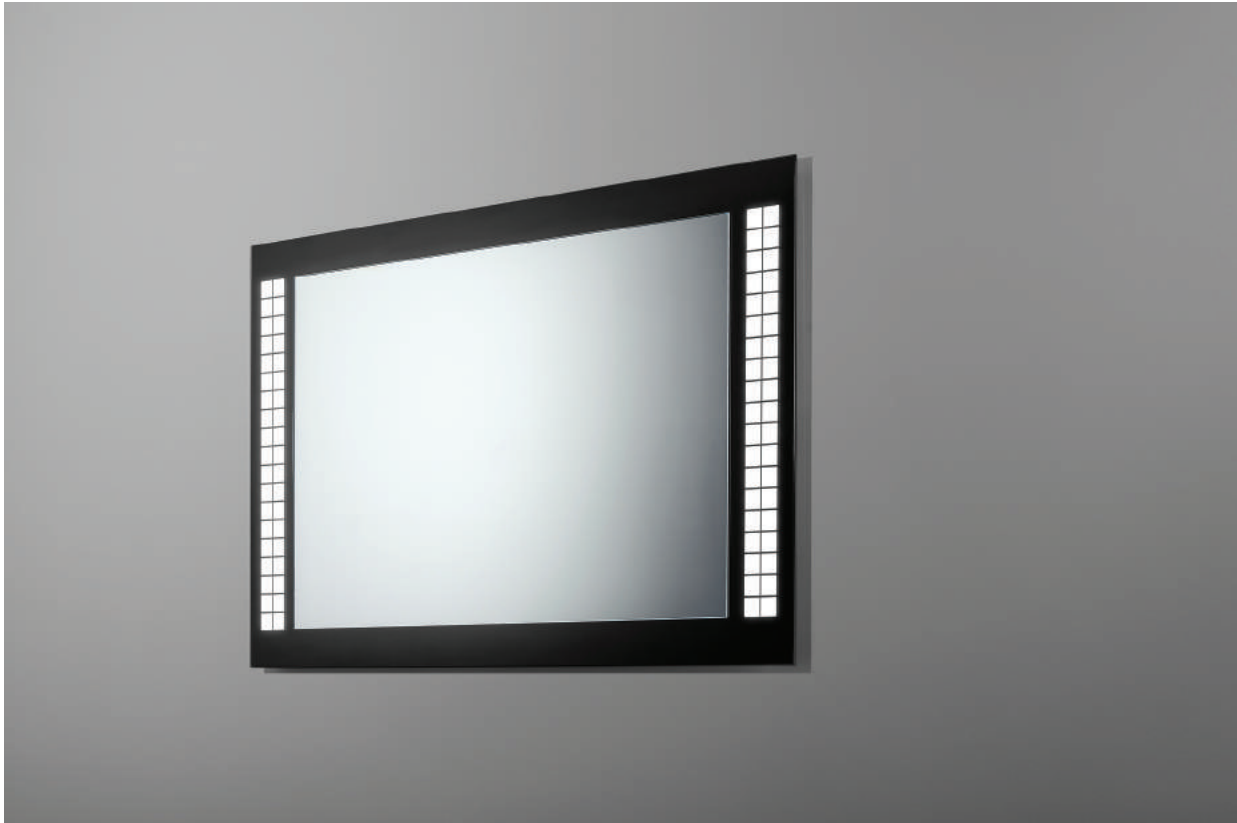

CUBI

Their geometrical forms, layered construction, and clear colour scheme enable Cubi mirrors to give any room its own special appearance and expressiveness. The deep black of the glass base is a stark contrast to the crystal mirror and the LED lighting, which takes the form of a row of regular squares.

IP class: **IP44**
Mirror depth: 34mm
Rear cover: PCV
Power supply: 230V~50Hz
Light colour: Warm 2800-3200K (Option)
Natural 4000-4500K (Option)
Cool 6000-6500K (Standard)

Name	Index	Dimensions(cm)	Power
Cubi 80	1578_427	80x60	14W
Cubi 100	7069_466	100x63	14W
Cubi 120	9254_518	120x65	15W

Available technologies: