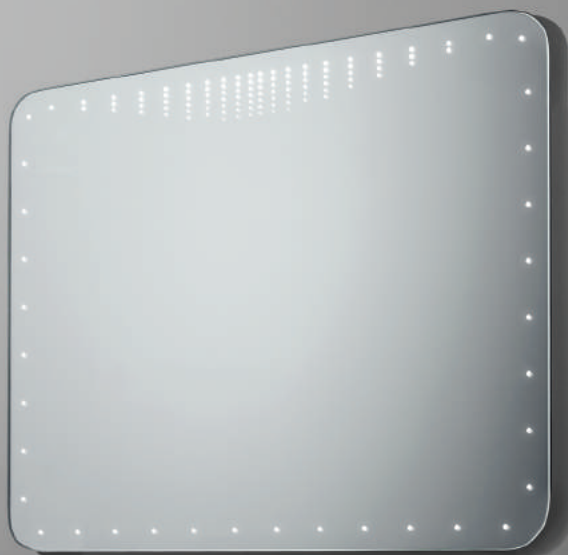

SILVER SERIES