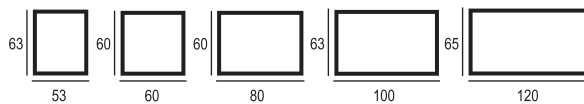

IP class: **IP44**

Mirror depth: 28mm

Rear cover: PCV

Power supply: 230V~50Hz

Light colour: Warm 2800-3200K (Option)
Natural 4000-4500K (Option)
Cool 6000-6500K (Standard)

Name	Index	Dimensions(cm)	Power
Hera 53	4364_386	53x63	16W
Hera 60	4371_397	60x60	17W
Hera 80	4388_426	80x60	20W
Hera 100	4395_539	100x63	27W
Hera 120	4401_611	120x65	30W