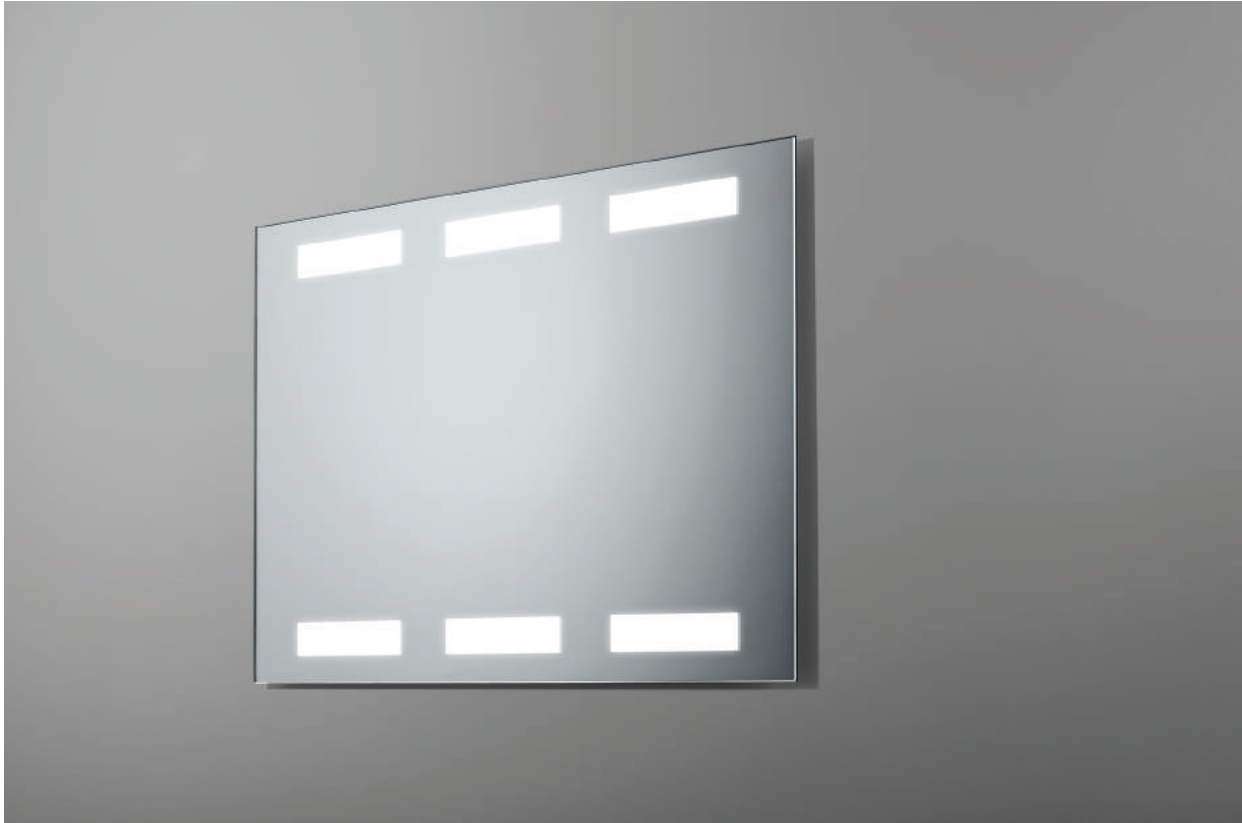

Available technologies:

SILVER SERIES

SELENE

The Selene bathroom mirror is an extraordinary model with a very subtle, modernist design. The rectangular, carefully polished mirror panel has been illuminated with three thin LED strips, which thanks to the use of strong diodes cover the entire mirror surface with light.

Available technologies:

SEMITA

The Semita is an unconventional mirror that suits a variety of interior arrangements. The advanced LED lighting at the top and bottom of the mirror illuminates the face evenly and accurately.