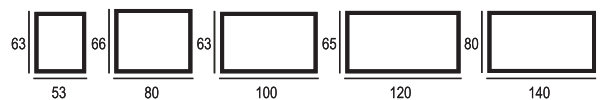

IP class: **IP44**
Mirror depth: 34mm
Rear cover: PCV
Power supply: 230V~50Hz
Light colour: Warm 2800-3200K (Option)
                  Natural 4000-4500K (Option)
                  Cool 6000-6500K (Standard)

Name	Index	Dimensions(cm)	Power
Vision 53	7267_388	53x63	15W
Vision 80	7281_461	80x66	20W
Vision 100	7298_514	100x63	23W
Vision 120	9070_661	120x65	27W
Vision 140	7311_765	140x80	32W