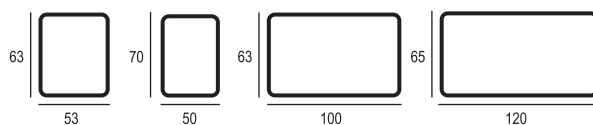

IP class: **IP44**

Mirror depth: 34mm

Rear cover: PCV

Power supply: 230V~50Hz

Light colour: Warm 2800-3200K (Option)

Natural 4000-4500K (Option)

Cool 6000-6500K (Standard)

Name	Index	Dimensions(cm)	Power
Stars 53	1974_323	53x63	14W
Stars 50	1981_349	50x70	16W
Stars 100	1998_388	100x63	14W
Stars 120	2001_414	120x65	15W