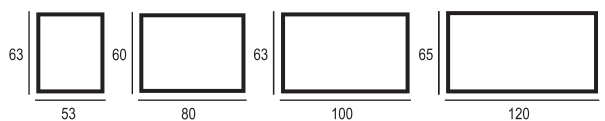

PANORAMA

The Panorama LED mirror is sure to appeal to minimalist design enthusiasts. The two LED strips (one along each side of the mirror) ensure an optimal amount of light during everyday activities, e.g. applying make-up and shaving.

IP class: **IP44**
Mirror depth: 34mm
Rear cover: PCV
Power supply: 230V~50Hz
Light colour: Warm 2800-3200K (Option)
Natural 4000-4500K (Option)
Cool 6000-6500K (Standard)

Name	Index	Dimensions(cm)	Power
Panorama 53	5300_323	53x63	14W
Panorama 80	1752_370	80x60	14W
Panorama 100	5317_388	100x63	14W
Panorama 120	9575_427	120x65	15W