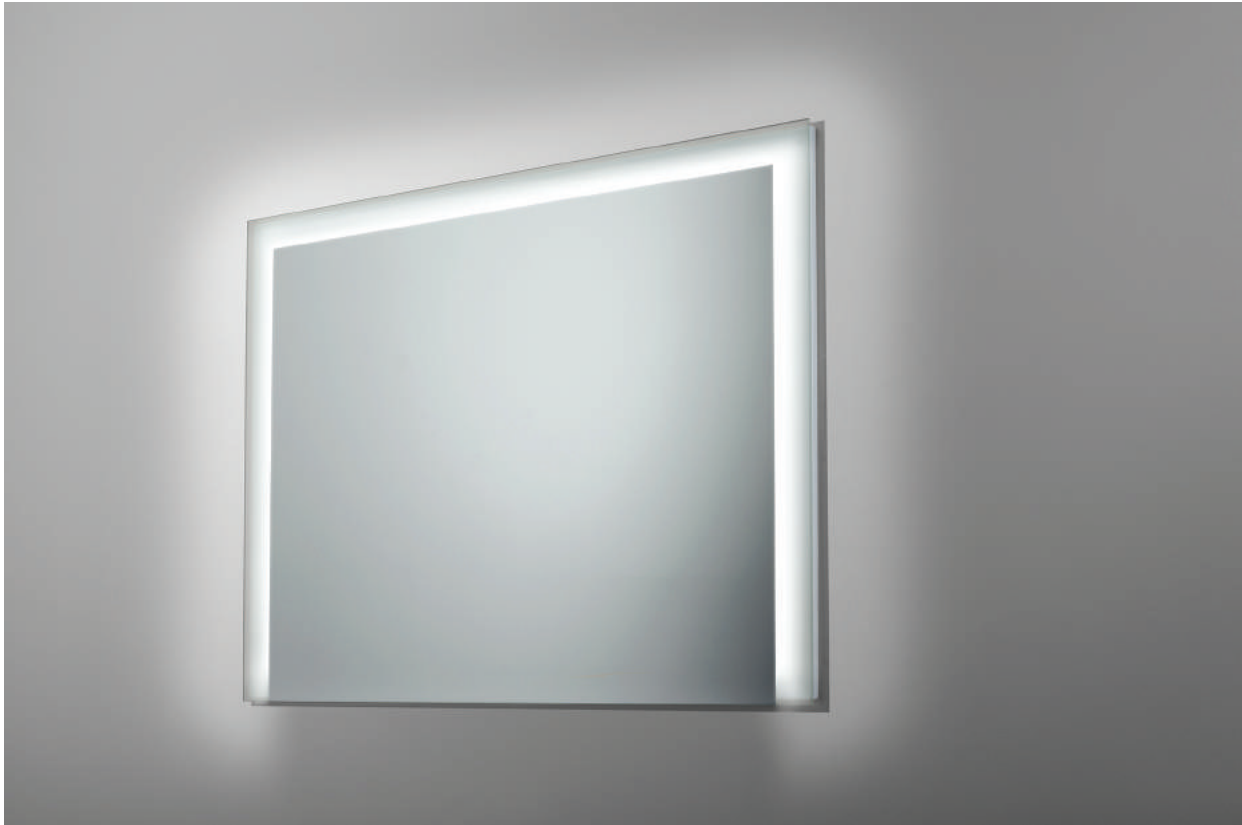

Available technologies:

SHINE

The Shine mirror is a remarkably subtle yet effective proposition. The LED backlight diffuses on the wall, creating an extremely tasteful, delicate and distinctive glow around the crystal surface of the mirror. The Shine's simplicity and lightness are sure to add a touch of charm to any room.

Available technologies:

SILVER SERIES

SIMPLEX

The sheer simplicity of the Simplex model makes it perfect for every interior. The LED strip along the top will illuminate your face during everyday activities.

Available technologies:

SOLARIS

The Solaris LED model is an excellent choice for modern interiors. The illumination pattern, which resembles a rising sun, makes for fairly intense and clear lighting. The polished edges accentuate the cutting edge quality of the mirror, which is inspired by minimalist design.