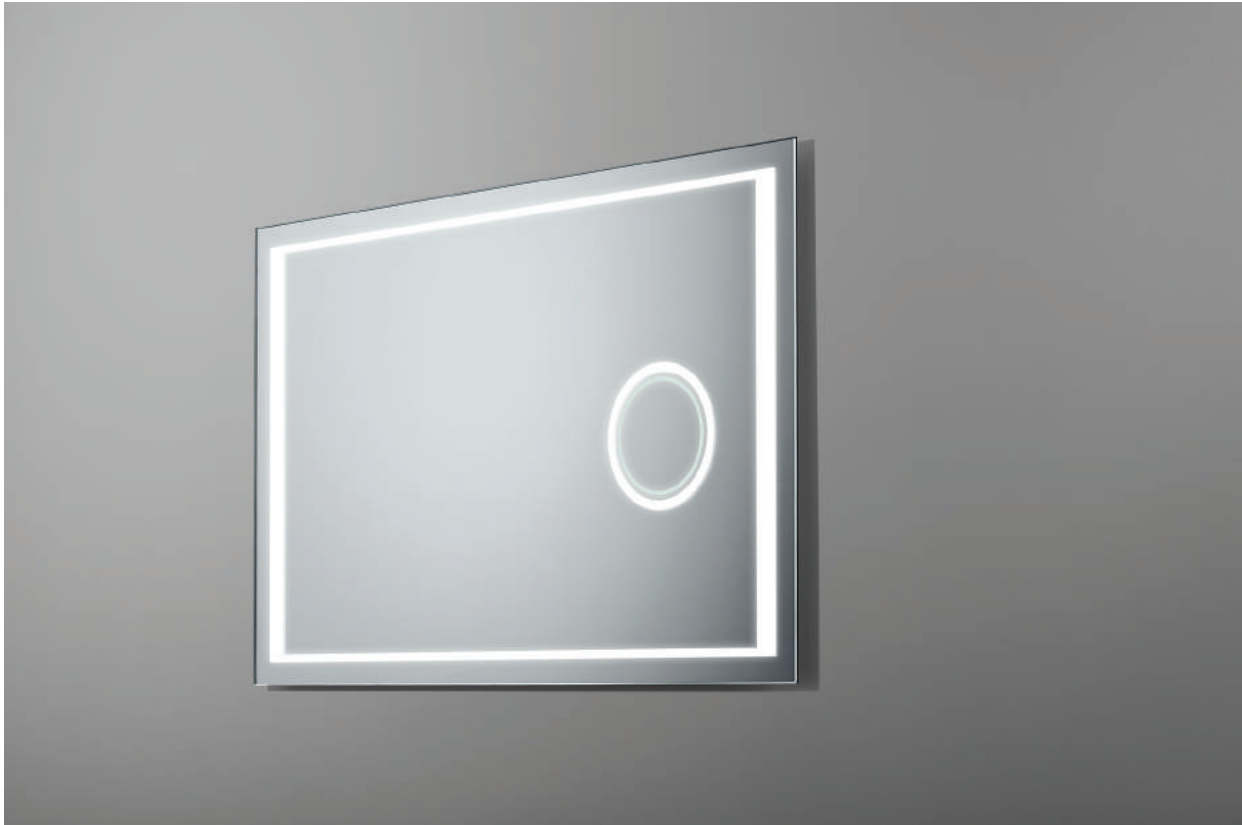

WINDOW ZOOM

The advanced LED lighting in the Window Zoom model can optimise the amount of light in any bathroom. A practical magnifying mirror with separate LED lighting is also available.

IP class: **IP44**
Mirror depth: 34mm
Rear cover: PCV
Power supply: 230V~50Hz
Light colour: Warm 2800-3200K (Option)
Natural 4000-4500K (Option)
Cool 6000-6500K (Standard)

Name	Index	Dimensions(cm)	Power
Window Zoom 53	2230_448	53x63	26W
Window Zoom 80	1486_466	80x60	30W
Window Zoom 100	2247_505	100x63	37W
Window Zoom 120	1493_544	120x65	40W

Available technologies: