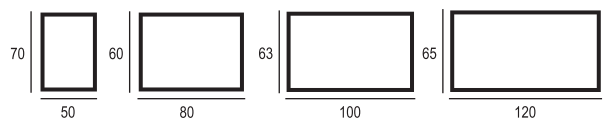

SQUARE

The Square uses the most fashionable contemporary forms to create a fascinating backlight pattern. The polished edges additionally highlight the mirror's modern and austere stylistics.

IP class: **IP44**
Mirror depth: 34mm
Rear cover: PCV
Power supply: 230V~50Hz
Light colour: Warm 2800-3200K (Option)
Natural 4000-4500K (Option)
Cool 6000-6500K (Standard)

Name	Index	Dimensions(cm)	Power
Square 50	1950_323	50x70	16W
Square 80	1967_349	80x60	14W
Square 100	5829_388	100x63	14W
Square 120	9889_414	120x65	15W