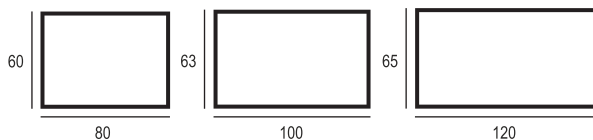

LIMBA

This model is equipped with modern LED lighting and an extremely practical LED-illuminated magnifying mirror. The polished edges enhance the mirror's minimalist design.

IP class: **IP44**
Mirror depth: 34mm
Rear cover: PCV
Power supply: 230V~50Hz
Light colour: Warm 2800-3200K (Option)
Natural 4000-4500K (Option)
Cool 6000-6500K (Standard)

Name	Index	Dimensions(cm)	Power
Limba 80	2384_500	80x60	20W
Limba 100	2391_526	100x63	23W
Limba 120	2407_552	120x65	24W