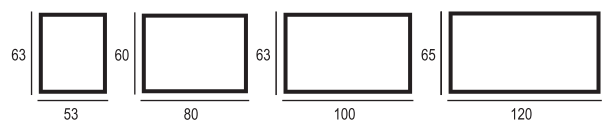

DOLI

Their simple shape, polished edges and rectangular LED strips make Doli mirrors an eminently suitable entry in the canon of modern interior design. This is a proposition for those looking for austere, pure shapes and patterns and functional solutions.

IP class: **IP44**
Mirror depth: 34mm
Rear cover: PCV
Power supply: 230V~50Hz
Light colour: Warm 2800-3200K (Option)
Natural 4000-4500K (Option)
Cool 6000-6500K (Standard)

Name	Index	Dimensions(cm)	Power
Doli 53	5065_323	53x63	13W
Doli 80	1585_336	80x60	16W
Doli 100	1592_375	100x63	18W
Doli 120	1608_388	120x65	20W