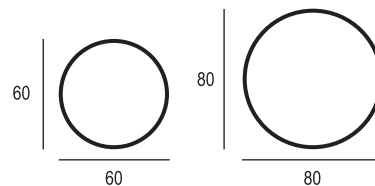

IP class: **IP44**
 Mirror depth: 28mm / 32mm
 Rear cover: PCV
 Power supply: 230V~50Hz
 Light colour: Warm 2800-3200K (Option)
 Natural 4000-4500K (Option)
 Cool 6000-6500K (Standard)

Name	Index	Dimensions(cm)	Power
Juno 60	3770_418	60x60	16W
Juno 80	4975_540	80x80	20W