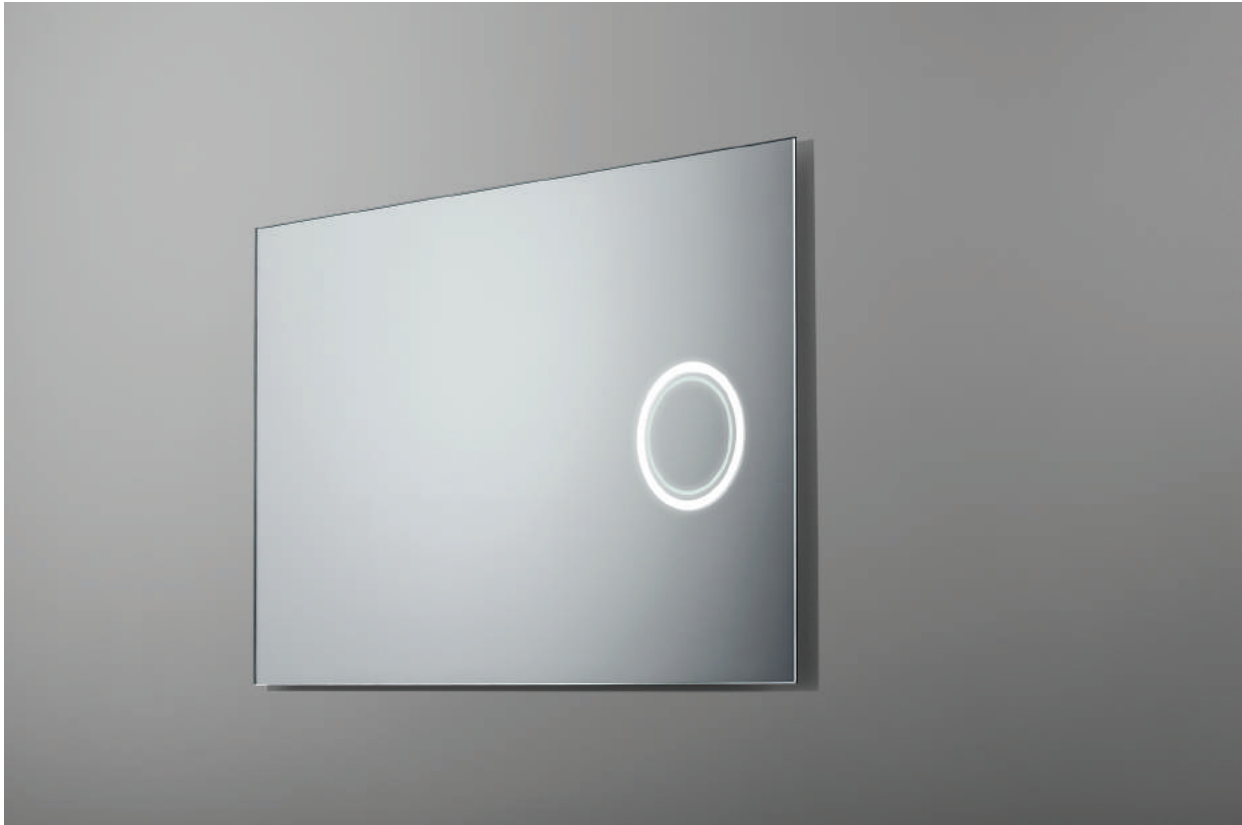

LOOK

The Look's ambient lighting lends the interior a moody and relaxing atmosphere. The additional magnifying mirror is sure to prove useful during daily activities, and the polished edges underscore the mirror's simple, modern design.

IP class: **IP44**
Mirror depth: 34mm
Rear cover: PCV
Power supply: 230V~50Hz
Light colour: Warm 2800-3200K (Option)
Natural 4000-4500K (Option)
Cool 6000-6500K (Standard)

Name	Index	Dimensions(cm)	Power
Look 80	1714_193	80x60	10W
Look 100	1721_219	100x63	10W
Look 120	1738_245	120x65	10W

Available technologies: