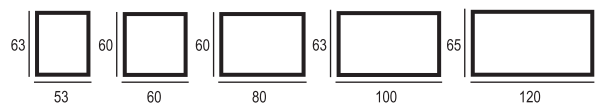

IP class: **IP44**
Mirror depth: 28mm
Rear cover: PCV
Power supply: 230V~50Hz
Light colour: Warm 2800-3200K (Option)
                  Natural 4000-4500K (Option)
                  Cool 6000-6500K (Standard)

Name	Index	Dimensions(cm)	Power
Piano 53	3855_386	53x63	16W
Piano 60	3862_397	60x60	17W
Piano 80	3879_426	80x60	20W
Piano 100	3886_539	100x63	27W
Piano 120	3893_611	120x65	30W