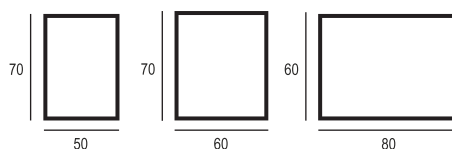

IP class: **IP44**
 Mirror depth: 34mm
 Rear cover: PCV
 Power supply: 230V~50Hz
 Light colour: Warm 2800-3200K (Option)
 Natural 4000-4500K (Option)
 Cool 6000-6500K (Standard)

Name	Index	Dimensions(cm)	Power
Simplex 50	2049_284	50x70	7W
Simplex 60	2056_297	60x70	8W
Simplex 80	2063_336	80x60	10W