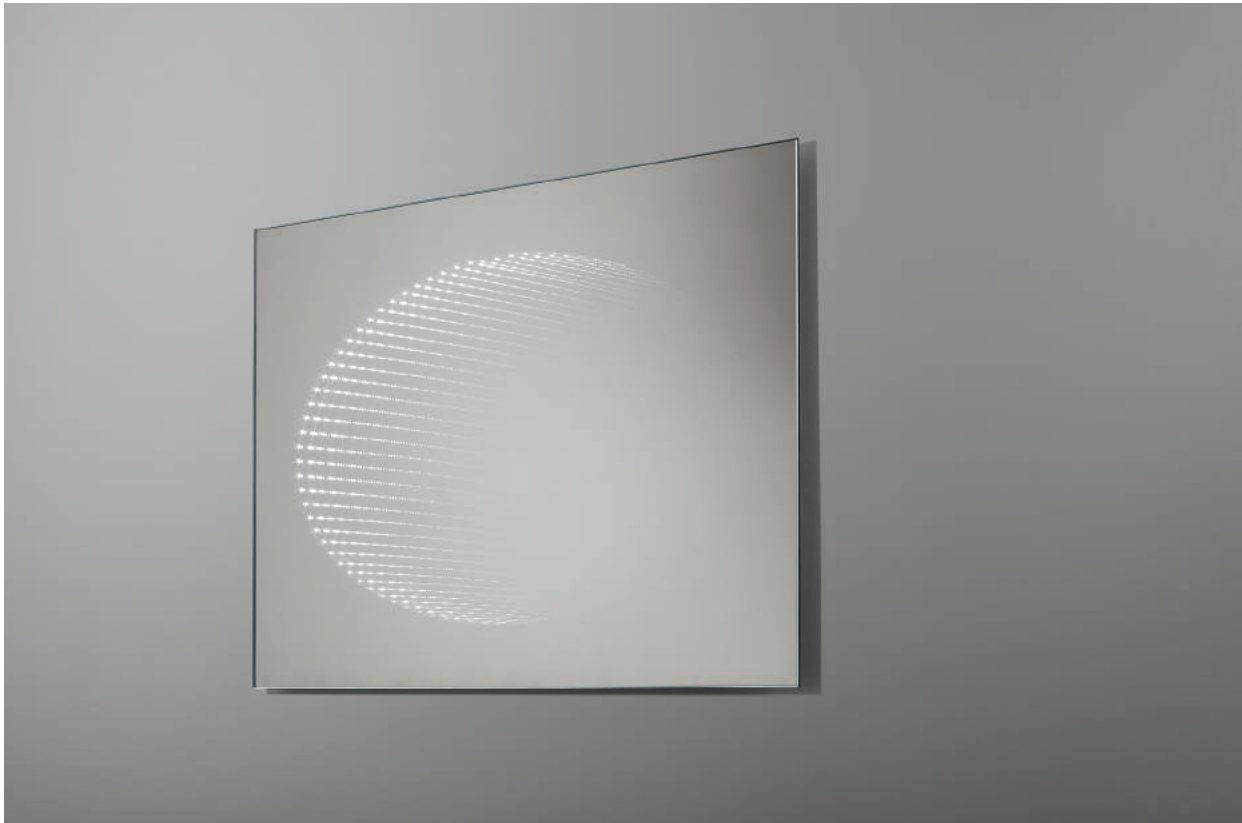

ECLIPSE

Bright elliptical LED points intensify the impression of infinite depth. 3D mirrors draw the observer into the world of multidimensional illusion of free associations, and emphasize the freshness and originality of modern design.

IP class: **IP44**
Mirror depth: 34mm
Rear cover: PCV
Power supply: 230V~50Hz
Light colour: Warm 2800-3200K (Option)
Natural 4000-4500K (Option)
Cool 6000-6500K (Standard)

Name	Index	Dimensions(cm)	Power
Eclipse 53	7359_388	53x63	15W
Eclipse 80	7373_453	80x66	20W
Eclipse 100	7380_514	100x63	23W
Eclipse 120	9056_609	120x65	27W
Eclipse 140	7403_687	140x80	32W

Available technologies: