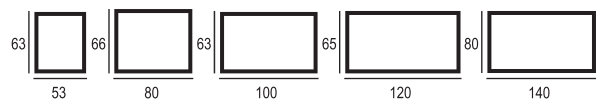

IP class: **IP44**
Mirror depth: 34mm
Rear cover: PCV
Power supply: 230V~50Hz
Light colour: Warm 2800-3200K (Option)
Natural 4000-4500K (Option)
Cool 6000-6500K (Standard)

Name	Index	Dimensions(cm)	Power
Eclipse 53	7359_388	53x63	15W
Eclipse 80	7373_453	80x66	20W
Eclipse 100	7380_514	100x63	23W
Eclipse 120	9056_609	120x65	27W
Eclipse 140	7403_687	140x80	32W