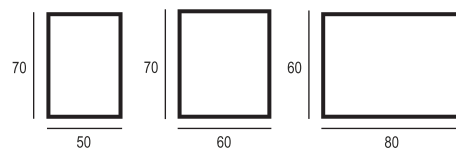

TRIPLE

The overhead LED lighting, in the form of a broken strip, comes across as offbeat and high tech. The polished edges blend in beautifully with the mirror's modern design.

IP class: **IP44**
Mirror depth: 34mm
Rear cover: PCV
Power supply: 230V~50Hz
Light colour: Warm 2800-3200K (Option)
Natural 4000-4500K (Option)
Cool 6000-6500K (Standard)

Name	Index	Dimensions(cm)	Power
Triple 50	2094_336	50x70	7W
Triple 60	2100_347	60x70	8W
Triple 80	2117_375	80x60	10W