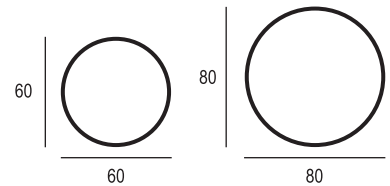

SATURN

The Saturn bathroom mirror is a proposal for all lovers of modern design. The combination of subtle circles and the luminous points creates associations with the moons orbiting a planet.

IP class: **IP44**
Mirror depth: 28mm / 32mm
Rear cover: PCV
Power supply: 230V~50Hz
Light colour: Warm 2800-3200K (Option)
Natural 4000-4500K (Option)
Cool 6000-6500K (Standard)

Name	Index	Dimensions(cm)	Power
Saturn 60	3824_418	60x60	16W
Saturn 80	5033_540	80x80	20W