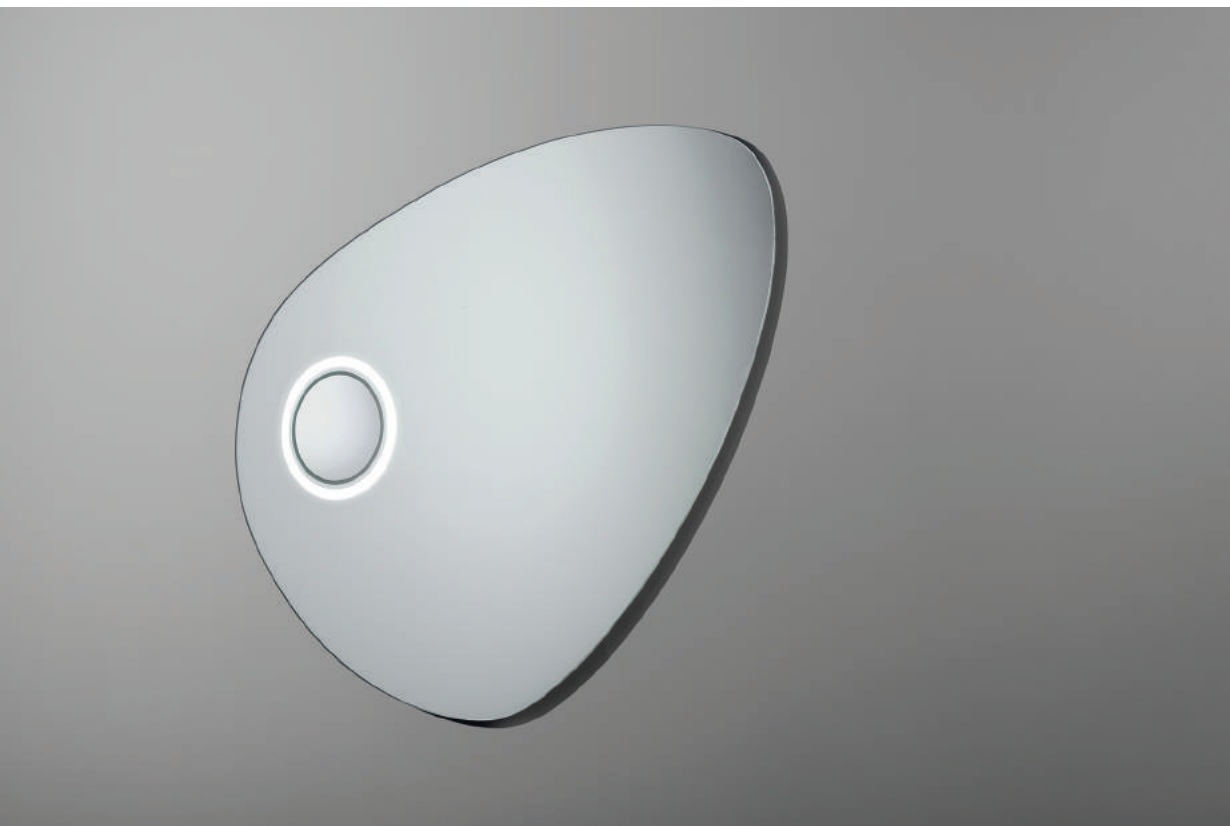

Available technologies:

LADY

The Lady Series was mainly created to adapt to women's interiors. The three polished sides are connected at the top with an arch to create an original and feminine shape. The LED light points additionally highlight the subtle stylistics of the mirror.

Available technologies:

SILVER SERIES

LAPIS

The extraordinarily unconventional shape of the Lapis mirror makes it impossible to miss. The attached magnifying LED-lit mirror is not only a practical addition, but also effectively accentuates the novel look of the model.