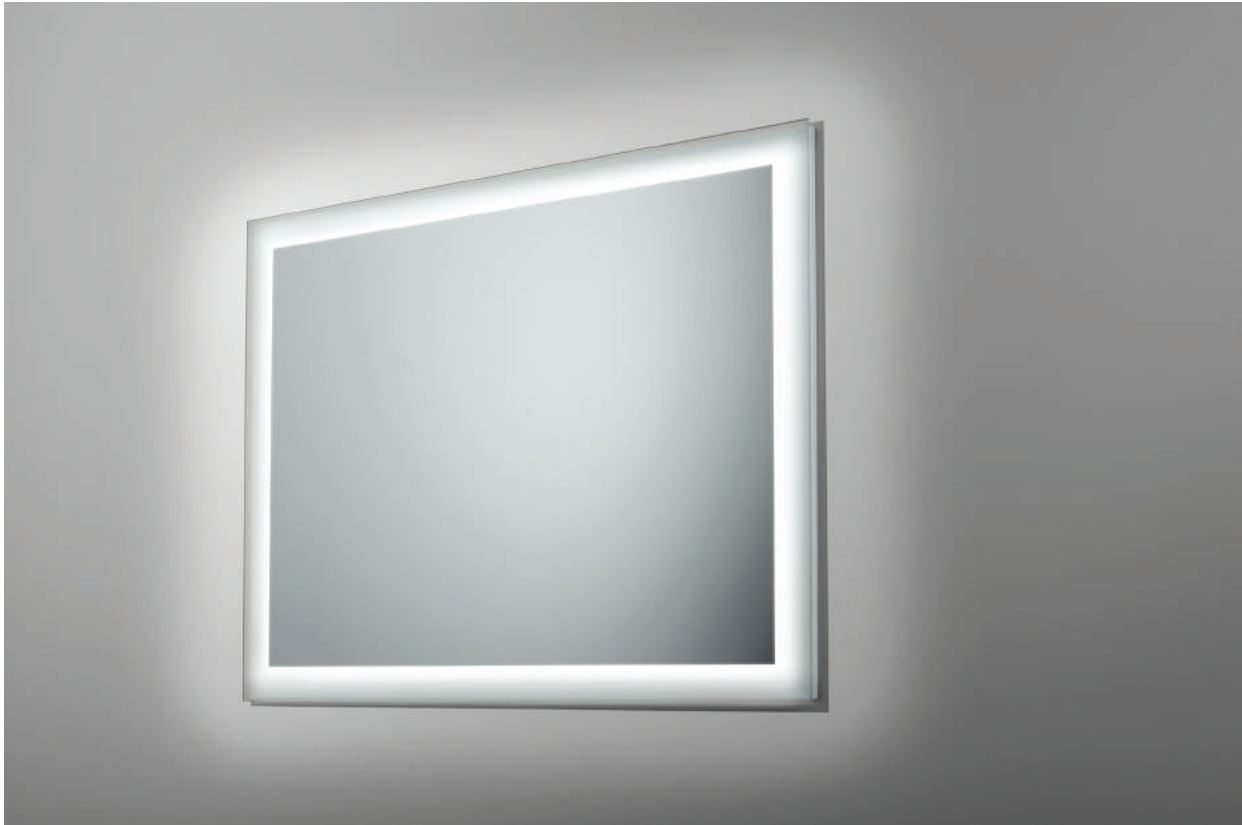

Available technologies:

RING

The popularity of the Ring Series mirrors is due to their having the largest illumination surface. The LED lighting that runs around the perimeter, while simultaneously illuminating the wall, makes the mirror extremely clear. As such, it is excellent for illuminating the face during daily care. The polished edges further enhance the mirror's contemporary quality.