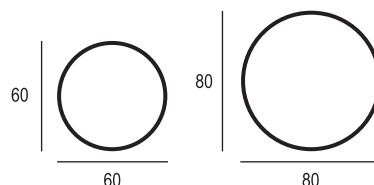

IP class: **IP44**

Mirror depth: 28mm / 32mm

Rear cover: PCV

Power supply: 230V~50Hz

Light colour: Warm 2800-3200K (Option)
 Natural 4000-4500K (Option)
 Cool 6000-6500K (Standard)

Name	Index	Dimensions(cm)	Power
Vesta 60	3831_418	60x60	16W
Vesta 80	5057_540	80x80	20W