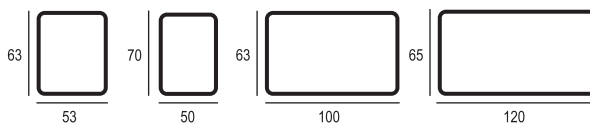

Available technologies:

ZONE

This state-of-the-art mirror, which comes with a practical touch switch and rounded corners, is perfect for any bathroom. The perimeter lighting illuminates your face beautifully while shaving or applying make-up.