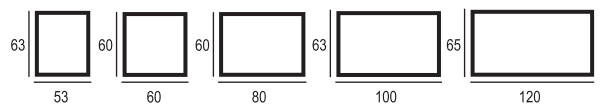

IP class: **IP44**
Mirror depth: 28mm
Rear cover: PCV
Power supply: 230V~50Hz
Light colour: Warm 2800-3200K (Option)
                  Natural 4000-4500K (Option)
                  Cool 6000-6500K (Standard)

Name	Index	Dimensions(cm)	Power
Futuro 53	3909_386	53x63	16W
Futuro 60	3916_397	60x60	17W
Futuro 80	3923_426	80x60	20W
Futuro 100	3930_539	100x63	27W
Futuro 120	3947_611	120x65	30W