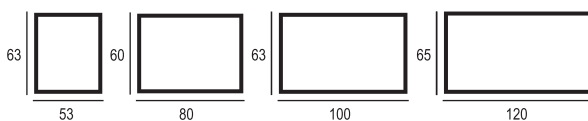

IP class: **IP44**

Mirror depth: 34mm

Rear cover: PCV

Power supply: 230V~50Hz

Light colour: Warm 2800-3200K (Option)

Natural 4000-4500K (Option)

Cool 6000-6500K (Standard)

Name	Index	Dimensions(cm)	Power
Corals 53	4570_292	53x63	14W
Corals 80	1554_318	80x60	14W
Corals 100	5027_347	100x63	14W
Corals 120	0250_388	120x65	15W