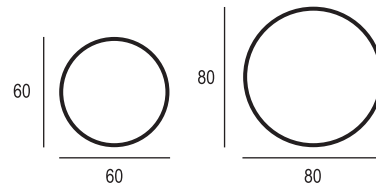

IP class: **IP44**

Mirror depth: 28mm / 32mm

Rear cover: PCV

Power supply: 230V~50Hz

Light colour: Warm 2800-3200K (Option)
Natural 4000-4500K (Option)
Cool 6000-6500K (Standard)

Name	Index	Dimensions(cm)	Power
Fiore 60	3848_418	60x60	16W
Fiore 80	4937_540	80x80	20W