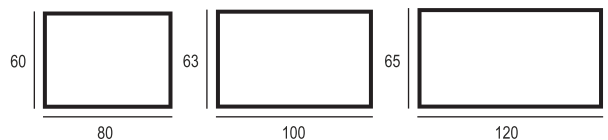

ZEBRA

The Zebra is a somewhat exotic proposal. This unconventional design is a nod to modernism. The base glass is sandblasted in such a way as to interweave the LED lighting with the black varnished panel. The result is a very eye-catching pattern. This mirror is a perfect complement to modern interior arrangements.

IP class: **IP44**
Mirror depth: 34mm
Rear cover: PCV
Power supply: 230V~50Hz
Light colour: Warm 2800-3200K (Option)
Natural 4000-4500K (Option)
Cool 6000-6500K (Standard)

Name	Index	Dimensions(cm)	Power
Zebra 80	2292_344	80x60	14W
Zebra 100	7144_383	100x63	14W
Zebra 120	0175_409	120x65	15W