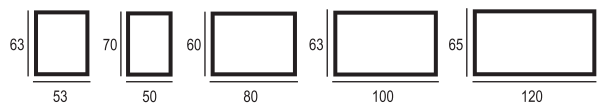

IP class: **IP44**
Mirror depth: 36mm
Rear cover: PCV
Power supply: 230V~50Hz
Light colour: Warm 2800-3200K (Option)
                  Natural 4000-4500K (Option)
                  Cool 6000-6500K (Standard)

Name	Index	Dimensions(cm)	Power
Chimera 53	4166_386	53x63	16W
Chimera 50	4173_396	50x70	17W
Chimera 80	4180_426	80x60	20W
Chimera 100	4197_539	100x63	27W
Chimera 120	4203_611	120x65	30W