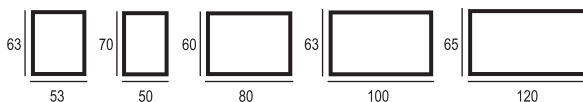

IP class: **IP44**

Mirror depth: 36mm

Rear cover: PCV

Power supply: 230V~50Hz

Light colour: Warm 2800-3200K (Option)
Natural 4000-4500K (Option)
Cool 6000-6500K (Standard)

Name	Index	Dimensions(cm)	Power
Kairos 53	4517_386	53x63	16W
Kairos 50	4524_396	50x70	17W
Kairos 80	4531_426	80x60	20W
Kairos 100	4548_539	100x63	27W
Kairos 120	4555_611	120x65	30W