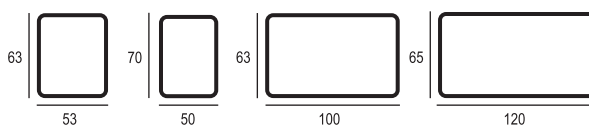

Available technologies:

RING

The popularity of the Ring Series mirrors is due to their having the largest illumination surface. The LED lighting that runs around the perimeter, while simultaneously illuminating the wall, makes the mirror extremely clear. As such, it is excellent for illuminating the face during daily care. The polished edges further enhance the mirror's contemporary quality.