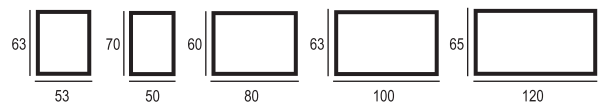

IP class: **IP44**
Mirror depth: 36mm
Rear cover: PCV
Power supply: 230V~50Hz
Light colour: Warm 2800-3200K (Option)
                  Neutralna 4000-4500K (Option)
                  Zimna 6000-6500K (Standard)

Name	Index	Dimensions(cm)	Power
Vento 53	4005_365	53x63	14W
Vento 50	4012_376	50x70	16W
Vento 80	4029_391	80x60	14W
Vento 100	5908_495	100x63	14W
Vento 120	4043_554	120x65	15W