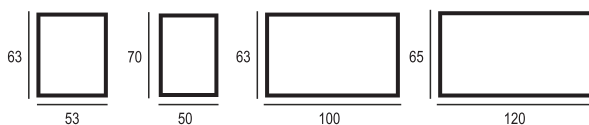

SUN

The Sun is characterised by illuminated circles on both sides of the mirror. The LED lighting and polished edges give the model a decidedly contemporary look.

IP class: **IP44**

Mirror depth: 34mm

Rear cover: PCV

Power supply: 230V~50Hz

Light colour: Warm 2800-3200K (Option)
Natural 4000-4500K (Option)
Cool 6000-6500K (Standard)

Name	Index	Dimensions(cm)	Power
Sun 53	4891_323	53x63	14W
Sun 50	2032_349	50x70	15W
Sun 100	5645_388	100x63	14W
Sun 120	0014_414	120x65	14W