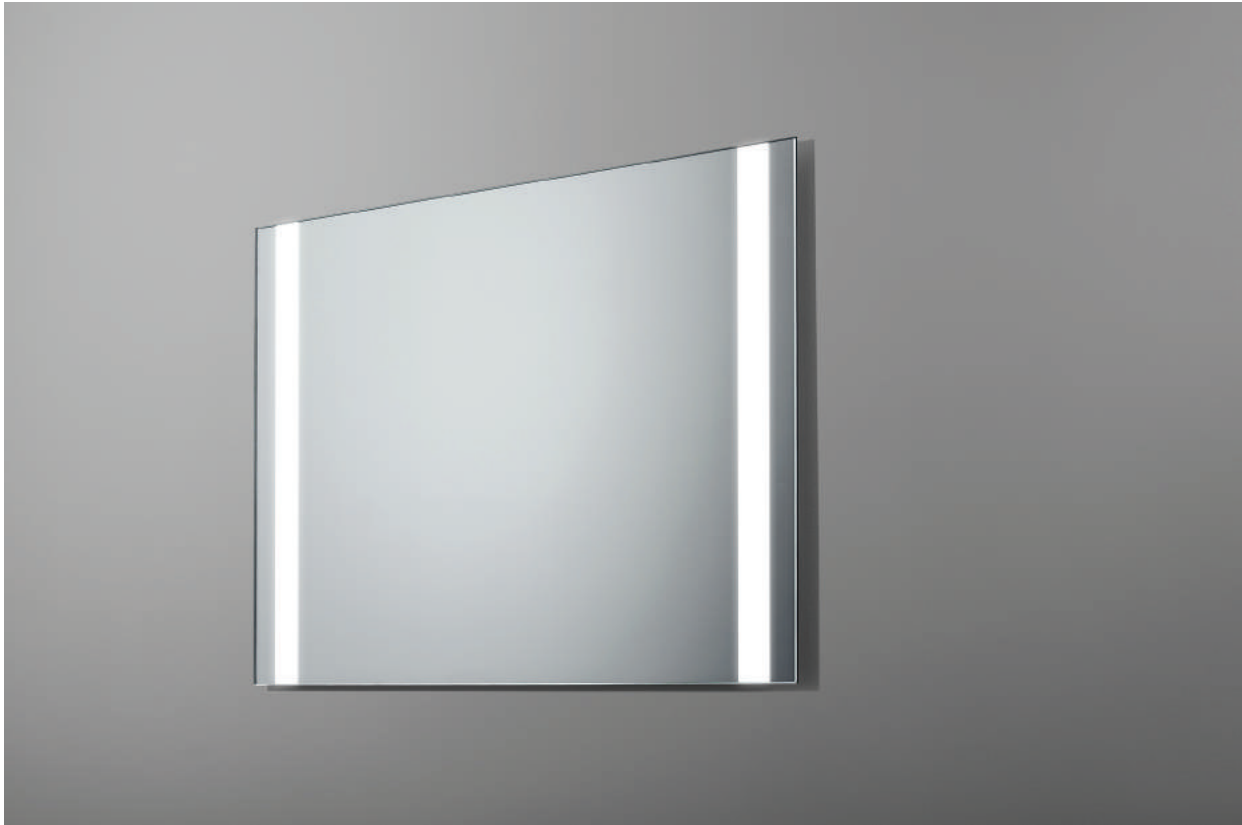

Available technologies:

PANORAMA

The Panorama LED mirror is sure to appeal to minimalist design enthusiasts. The two LED strips (one along each side of the mirror) ensure an optimal amount of light during everyday activities, e.g. applying make-up and shaving.