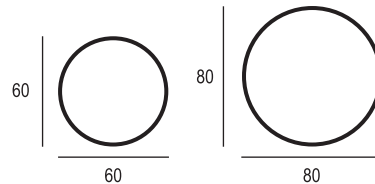

IP class: **IP44**

Mirror depth: 28mm / 32mm

Rear cover: PCV

Power supply: 230V~50Hz

Light colour: Warm 2800-3200K (Option)
 Natural 4000-4500K (Option)
 Cool 6000-6500K (Standard)

Name	Index	Dimensions(cm)	Power
Ganymede 60	3756_418	60x60	16W
Ganymede 80	4944_540	80x80	20W