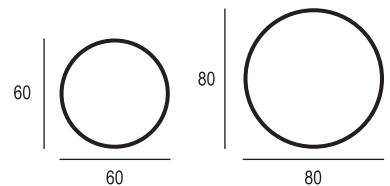

IP class: **IP44**
 Mirror depth: 34mm
 Rear cover: PCV
 Power supply: 230V~50Hz
 Light colour: Warm 2800-3200K (Option)
 Natural 4000-4500K (Option)
 Cool 6000-6500K (Standard)

Name	Index	Dimensions(cm)	Power
Jupiter 60	8653_401	60x60	16W
Jupiter 80	4968_530	80x80	20W