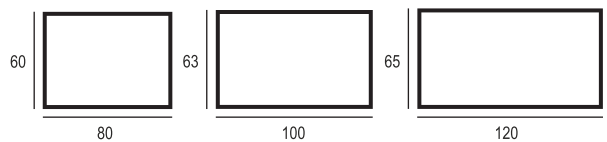

SEMITA

The Semita is an unconventional mirror that suits a variety of interior arrangements. The advanced LED lighting at the top and bottom of the mirror illuminates the face evenly and accurately.

IP class: **IP44**
Mirror depth: 34mm
Rear cover: PCV
Power supply: 230V~50Hz
Light colour: Warm 2800-3200K (Option)
Natural 4000-4500K (Option)
Cool 6000-6500K (Standard)

Name	Index	Dimensions(cm)	Power
Semita 80	1868_349	80x60	16W
Semita 100	5409_388	100x63	18W
Semita 120	9704_414	120x65	20W