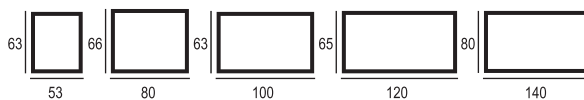

IP class: **IP44**
Mirror depth: 34mm
Rear cover: PCV
Power supply: 230V~50Hz
Light colour: Warm 2800-3200K (Option)
Natural 4000-4500K (Option)
Cool 6000-6500K (Standard)

Name	Index	Dimensions(cm)	Power
Diamond 53	0403_427	53x63	12W
Diamond 80	1516_453	80x66	14W
Diamond 100	0243_518	100x63	18W
Diamond 120	9094_596	120x65	20W
Diamond 140	1509_661	140x80	26W