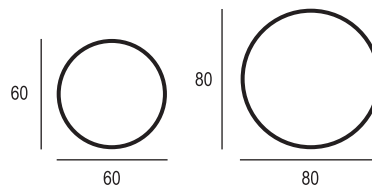

IP class: **IP44**

Mirror depth: 28mm / 32mm

Rear cover: PCV

Power supply: 230V~50Hz

Light colour: Warm 2800-3200K (Option)
 Natural 4000-4500K (Option)
 Cool 6000-6500K (Standard)

Name	Index	Dimensions(cm)	Power
Calypso 60	3787_418	60x60	16W
Calypso 80	4982_540	80x80	20W