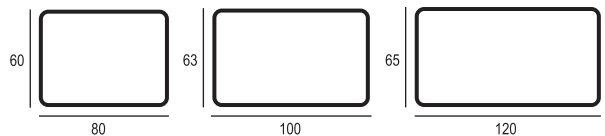

ZONE

This state-of-the-art mirror, which comes with a practical touch switch and rounded corners, is perfect for any bathroom. The perimeter lighting illuminates your face beautifully while shaving or applying make-up.

IP class: **IP44**
Mirror depth: 34mm
Rear cover: PCV
Power supply: 230V~50Hz
Light colour: Warm 2800-3200K (Option)
Natural 4000-4500K (Option)
Cool 6000-6500K (Standard)

Name	Index	Dimensions(cm)	Power
Zone 80	2339_362	80x60	20W
Zone 100	2346_401	100x63	27W
Zone 120	2353_440	120x65	30W