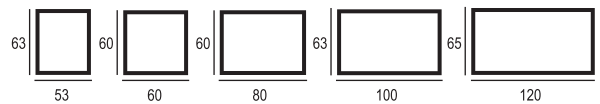

IP class: **IP44**
Mirror depth: 34mm
Rear cover: PCV
Power supply: 230V~50Hz
Light colour: Warm 2800-3200K (Option)
                  Natural 4000-4500K (Option)
                  Cool 6000-6500K (Standard)

Name	Index	Dimensions(cm)	Power
Ring 53	4587_312	53x63	16W
Ring 60	1820_331	60x60	17W
Ring 80	1837_362	80x60	20W
Ring 100	0274_401	100x63	27W
Ring 120	9667_440	120x65	30W