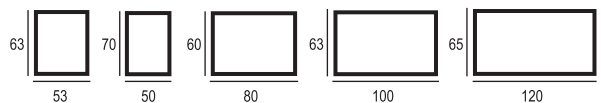

IP class: **IP44**

Mirror depth: 36mm

Rear cover: PCV

Power supply: 230V~50Hz

Light colour: Warm 2800-3200K (Option)
 Natural 4000-4500K (Option)
 Cool 6000-6500K (Standard)

Name	Index	Dimensions(cm)	Power
Ares 53	4111_365	53x63	14W
Ares 50	4128_376	50x70	16W
Ares 80	4135_391	80x60	14W
Ares 100	4142_495	100x63	14W
Ares 120	4159_554	120x65	15W