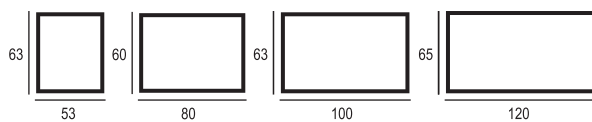

WINDOW

The Window model has LED lighting around the perimeter to optimise the amount of light. The polished edges additionally enhance the contemporary and elegant aspect of the mirror.

IP class: **IP44**

Mirror depth: 34mm

Rear cover: PCV

Power supply: 230V~50Hz

Light colour: Warm 2800-3200K (Option)
Natural 4000-4500K (Option)
Cool 6000-6500K (Standard)

Name	Index	Dimensions(cm)	Power
Window 53	5560_344	53x63	16W
Window 80	2216_362	80x60	20W
Window 100	2223_401	100x63	27W
Window 120	8622_440	120x65	30W