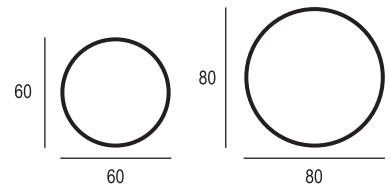

IP class: **IP44**
 Mirror depth: 28mm / 32mm
 Rear cover: PCV
 Power supply: 230V~50Hz
 Light colour: Warm 2800-3200K (Option)
 Natural 4000-4500K (Option)
 Cool 6000-6500K (Standard)

Name	Index	Dimensions(cm)	Power
Callisto 60	3794_418	60x60	16W
Callisto 80	4999_540	80x80	20W