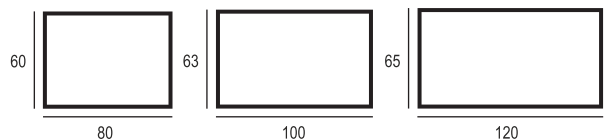

TRIOLINE

The LED lighting along the top and down both sides of the mirror illuminates the face evenly and optimally. The polished edges see to it that the Trioline is adaptable to modern and minimalist bathrooms.

IP class: **IP44**
Mirror depth: 34mm
Rear cover: PCV
Power supply: 230V~50Hz
Light colour: Warm 2800-3200K (Option)
Natural 4000-4500K (Option)
Cool 6000-6500K (Standard)

Name	Index	Dimensions(cm)	Power
Trioline 80	2087_344	80x60	16W
Trioline 100	5522_375	100x63	18W
Trioline 120	0090_427	120x65	20W