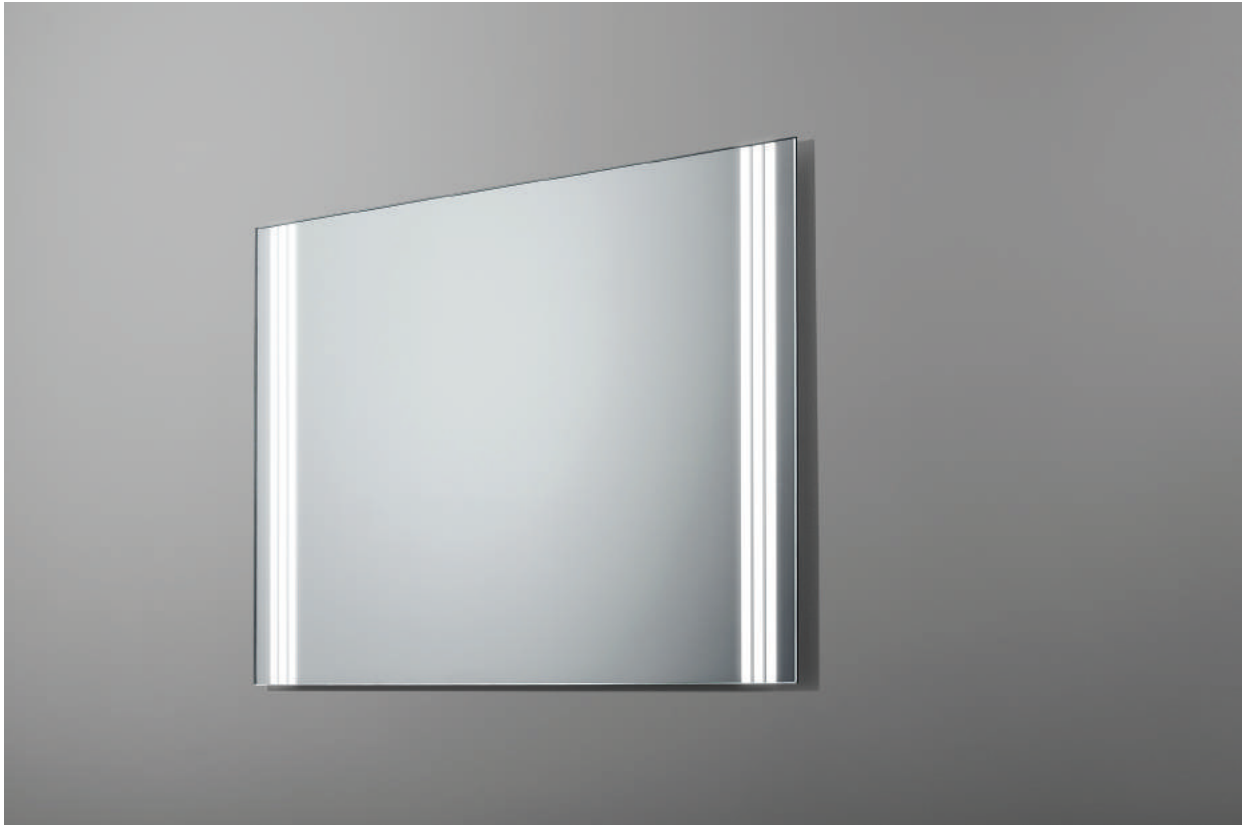

Available technologies:

SILVER SERIES

STARS

The rounded corners and polished edges are what give the Stars mirror its modern appearance. The LED illumination, in the form of shiny corals, unobtrusively supplements its contemporary design.

Available technologies:

STRIPS

The Strips Series combines understated design with modern stylistics. The three thin LED strips on both sides of the mirror create an elegant yet modern look, additionally highlighted by the polished edges.