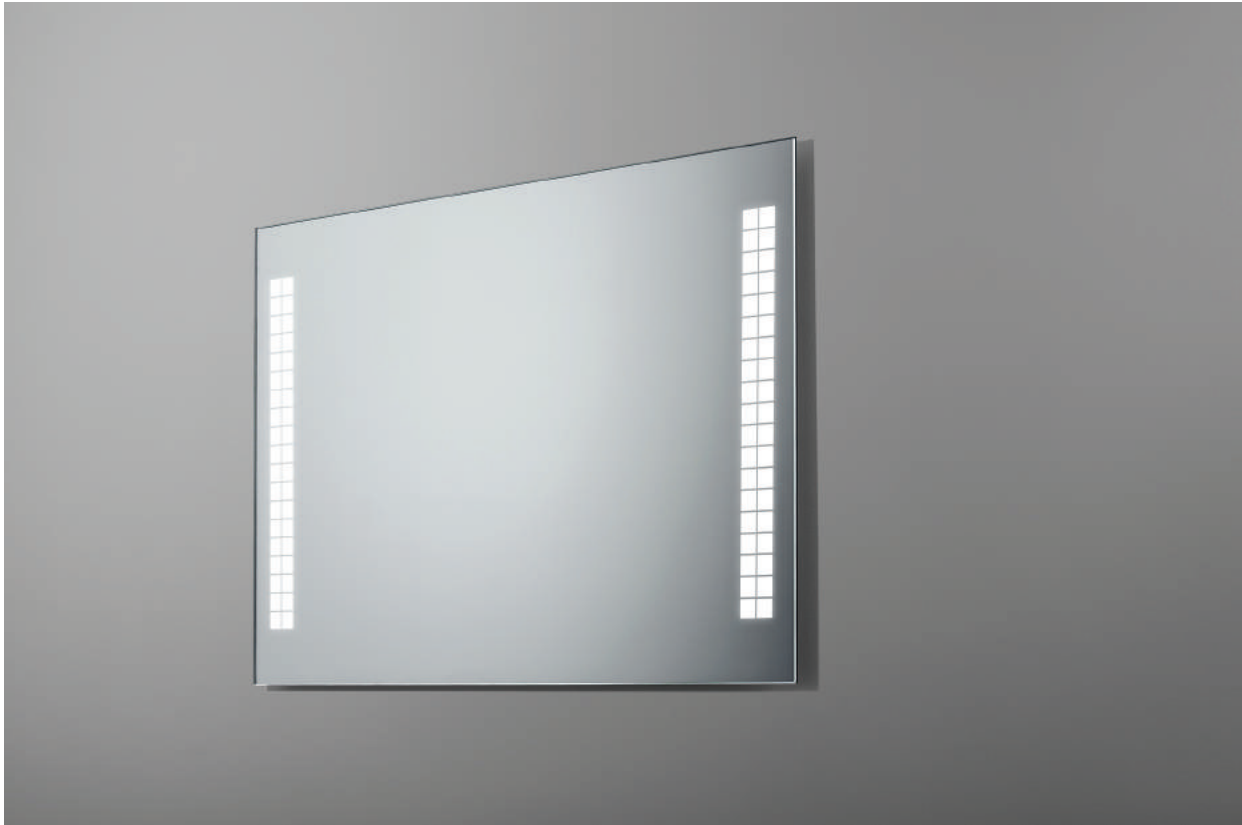

Available technologies:

SILVER SERIES

SOLEA

The Solea Series is one of the most popular in our wide range of illuminated mirrors. The LED lighting along the top and down both sides of the mirror illuminates the face evenly and optimally. This model is a perfect match for many arrangement styles.

Available technologies:

SQUARE

The Square uses the most fashionable contemporary forms to create a fascinating backlight pattern. The polished edges additionally highlight the mirror's modern and austere stylistics.