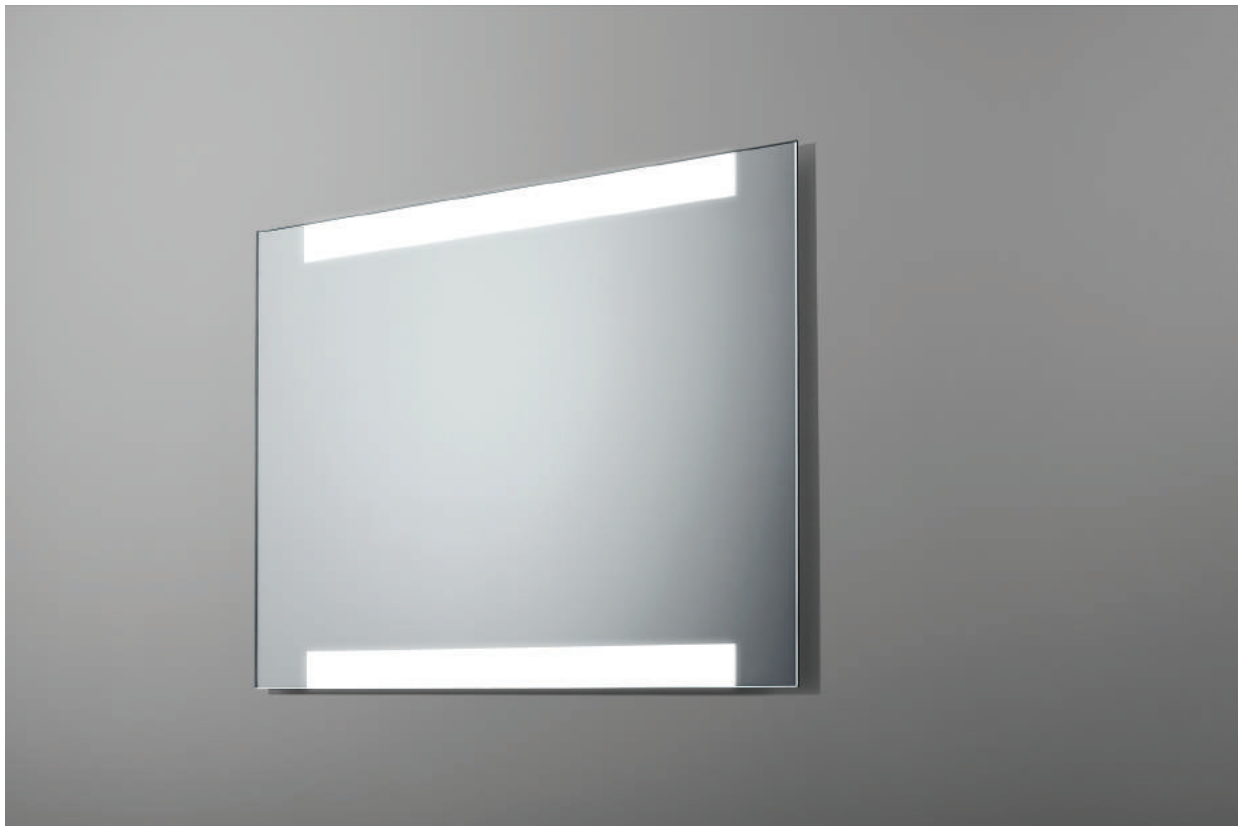

Available technologies:

SILVER SERIES

DIONE

The Dione bathroom mirror comes with the subtle yet very futuristic design. The rectangular mirror pane with rounded and carefully polished corners is illuminated by a thin double line of lights, running around the mirror perimeter. Thanks to the POWER LED technology the illumination is very efficient which comes in handy when performing everyday care treatments such as shaving and putting on makeup.

Available technologies:

DOLI

Their simple shape, polished edges and rectangular LED strips make Doli mirrors an eminently suitable entry in the canon of modern interior design. This is a proposition for those looking for austere, pure shapes and patterns and functional solutions.