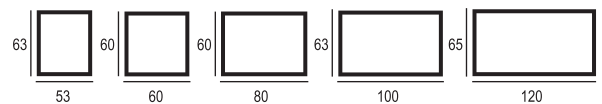

IP class: **IP44**
Mirror depth: 28mm
Rear cover: PCV
Power supply: 230V~50Hz
Light colour: Warm 2800-3200K (Option)
                  Natural 4000-4500K (Option)
                  Cool 6000-6500K (Standard)

Name	Index	Dimensions(cm)	Power
Helios 53	4319_386	53x63	16W
Helios 60	4326_397	60x60	17W
Helios 80	4333_426	80x60	20W
Helios 100	4340_539	100x63	27W
Helios 120	4357_611	120x65	30W