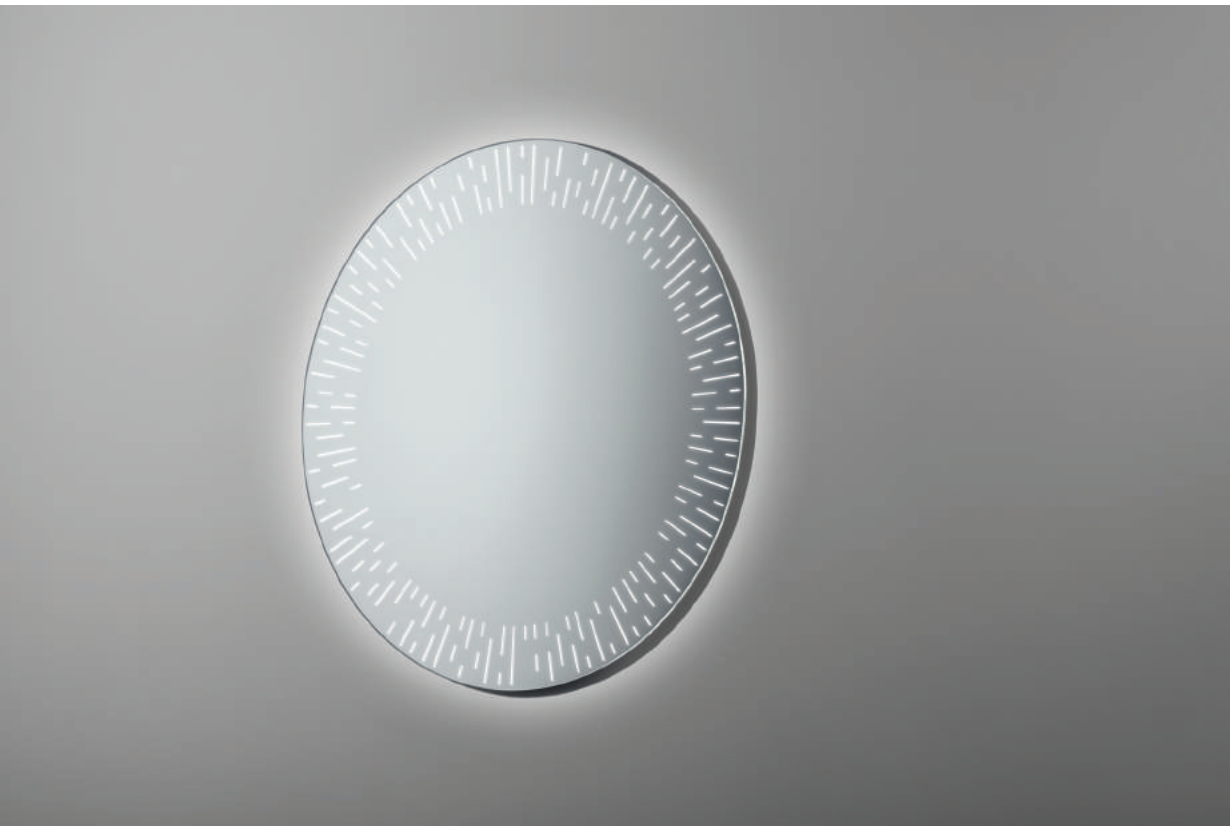

Available technologies:

SILVER SERIES

GANYMEDE

The Ganymede bathroom mirror is distinguished by a modern design reminiscent of a space flight. The subtly outlined luminous rays surrounding a round surface are very bright, thanks to the strong LED lighting.