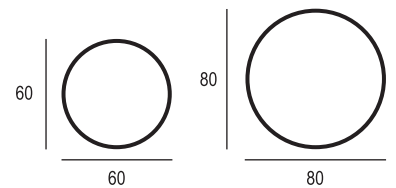

ANDROMEDA

The Andromeda bathroom mirror is distinguished by a circle-shaped sheet that is impressively decorated with the subtle streaks of light that resemble the star nebulae.

IP class: **IP44**
Mirror depth: 28mm / 32mm
Rear cover: PCV
Power supply: 230V~50Hz
Light colour: Warm 2800-3200K (Option)
Natural 4000-4500K (Option)
Cool 6000-6500K (Standard)

Name	Index	Dimensions(cm)	Power
Andromeda 60	3732_418	60x60	16W
Andromeda 80	4913_540	80x80	20W