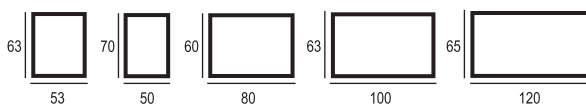

Available technologies:

SEMITA

The Semita is an unconventional mirror that suits a variety of interior arrangements. The advanced LED lighting at the top and bottom of the mirror illuminates the face evenly and accurately.