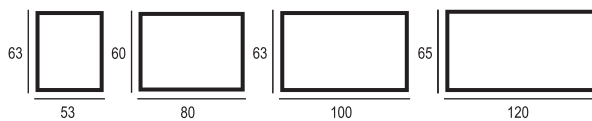

IP class: **IP44**

Mirror depth: 34mm

Rear cover: PCV

Power supply: 230V~50Hz

Light colour: Warm 2800-3200K (Option)
Natural 4000-4500K (Option)
Cool 6000-6500K (Standard)

Name	Index	Dimensions(cm)	Power
Points 53	1769_292	53x63	16W
Points 80	1776_318	80x60	20W
Points 100	1783_347	100x63	27W
Points 120	1790_388	120x65	30W