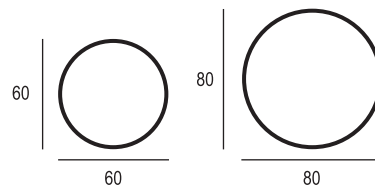

IP class: **IP44**

Mirror depth: 28mm / 32mm

Rear cover: PCV

Power supply: 230V~50Hz

Light colour: Warm 2800-3200K (Option)
 Natural 4000-4500K (Option)
 Cool 6000-6500K (Standard)

Name	Index	Dimensions(cm)	Power
Hyperion 60	3763_418	60x60	16W
Hyperion 80	4951_540	80x80	20W