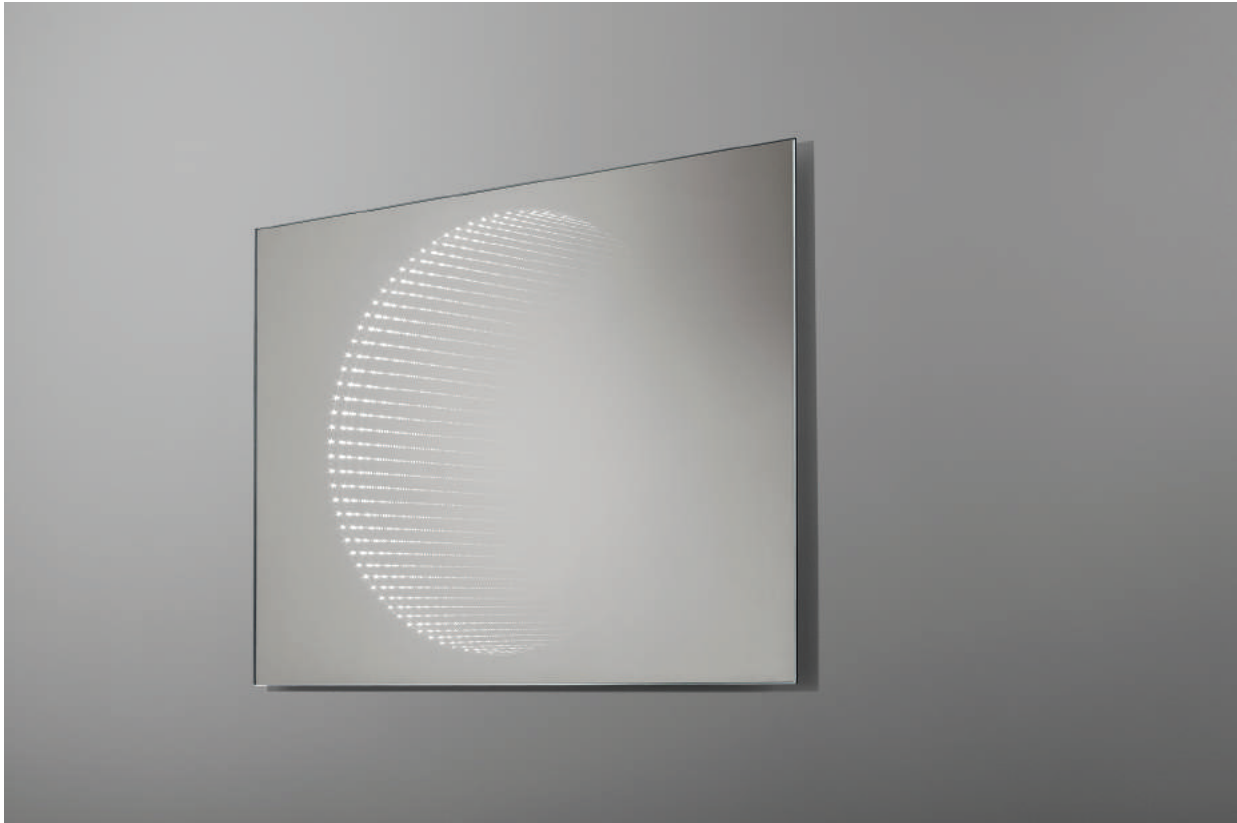

MAGNIFYING MIRROR

A small round mirror installed in the main panel makes your everyday bathroom operations easier. The mirror can be additionally illuminated by placing an LED strip around it. The mirror does not protrude from the main panel, but forms a smooth and even surface. It has x3 or x5 magnification and a diameter of 14.5 cm (or 18 cm with the additional LED strip).

Available technologies:

3D GLASS SERIES

PLANET

An extremely original proposition that will add any interior arrangement a unique character. The LED lights based on the 3D construction are run around the perimeter of the mirror, which results in the effect of a three-dimensional tunnel.

Available technologies:

VISION

The lighting utilises the mirror's roundness and its impression of being three dimensional to create the illusion of an open and deep space that expands the room visually and adds a touch of fantasy and magic.

Available technologies:

DECOR SERIES

AURORA

The LED-illuminated Aurora mirror has been created especially for people who appreciate elegant and classic design. A frosted glass base, combined with a crystal mirror panel, with soft light running through the milky surface, lend the room an aura of luxury.