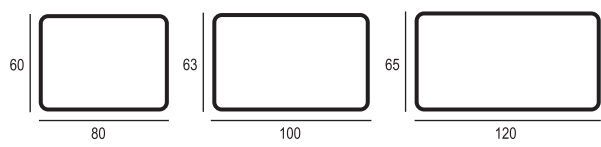

IP class: **IP44**
 Mirror depth: 34mm
 Rear cover: PCV
 Power supply: 230V~50Hz
 Light colour: Warm 2800-3200K (Option)
 Natural 4000-4500K (Option)
 Cool 6000-6500K (Standard)

Name	Index	Dimensions(cm)	Power
Frame 80	1660_362	80x60	20W
Frame 100	1677_401	100x63	27W
Frame 120	1684_440	120x65	30W