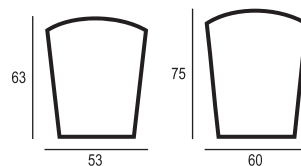

IP class: **IP44**

Mirror depth: 34mm

Rear cover: PCV

Power supply: 230V~50Hz

Light colour: Warm 2800-3200K (Option)

Natural 4000-4500K (Option)

Cool 6000-6500K (Standard)

Name	Index	Dimensions(cm)	Power
Aero 53	4976_295	53x63	12W
Aero 60	4983_317	60x75	14W