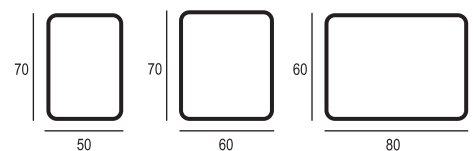

DOUBLE

The energy-efficient LED lighting at the top of the mirror will illuminate your face beautifully during everyday activities. The rounded corners, combined with the polished edges, underscore the Double's modern form.

IP class: **IP44**
Mirror depth: 34mm
Rear cover: PCV
Power supply: 230V~50Hz
Light colour: Warm 2800-3200K (Option)
Natural 4000-4500K (Option)
Cool 6000-6500K (Standard)

Name	Index	Dimensions(cm)	Power
Double 50	1615_284	50x70	7W
Double 60	1622_297	60x70	8W
Double 80	1639_336	80x60	10W