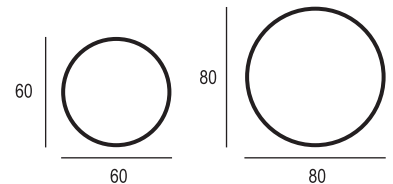

Name	Index	Dimensions(cm)	Power
Volante 60	8660_401	60x60	16W
Volante 80	5040_530	80x80	20W

Available technologies:

SILVER SERIES

WINDOW

The Window model has LED lighting around the perimeter to optimise the amount of light. The polished edges additionally enhance the contemporary and elegant aspect of the mirror.