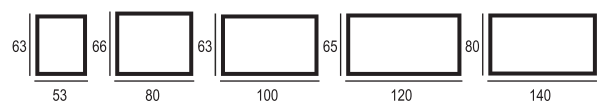

IP class: **IP44**
 Mirror depth: 34mm
 Rear cover: PCV
 Power supply: 230V~50Hz
 Light colour: Warm 2800-3200K (Option)
 Natural 4000-4500K (Option)
 Cool 6000-6500K (Standard)

Name	Index	Dimensions(cm)	Power
Illusion 53	5591_377	53x63	15W
Illusion 80	5614_440	80x66	20W
Illusion 100	5621_500	100x63	23W
Illusion 120	9032_583	120x65	27W
Illusion 140	7250_661	140x80	32W