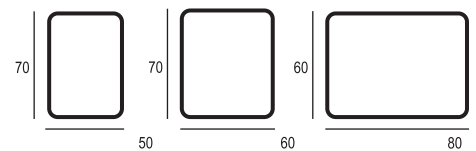

TRIPLEX

The Triplex model combines a modern pattern with muted illumination in the form of three delicate LED strips at the top of the mirror. The rounded corners finish the model in a fashionable and practical way.

IP class: **IP44**
Mirror depth: 34mm
Rear cover: PCV
Power supply: 230V~50Hz
Light colour: Warm 2800-3200K (Option)
Natural 4000-4500K (Option)
Cool 6000-6500K (Standard)

Name	Index	Dimensions(cm)	Power
Triplex 50	2124_284	50x70	7W
Triplex 60	2131_297	60x70	8W
Triplex 80	2148_336	80x60	10W