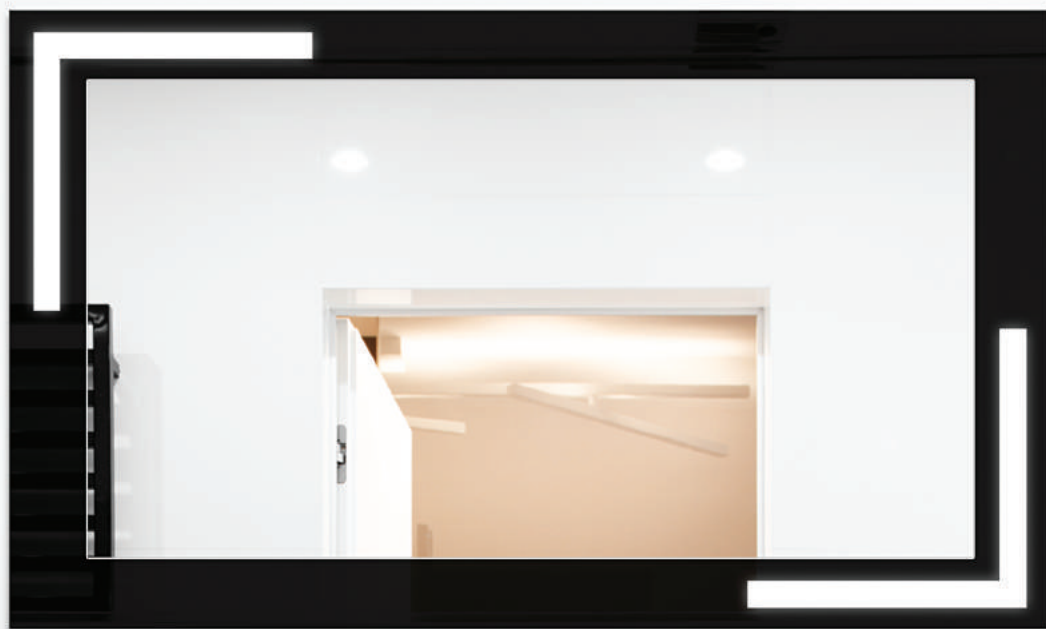

**DECOR
SERIES**