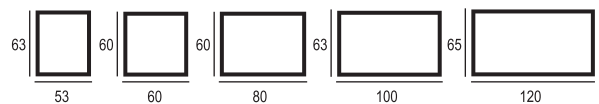

IP class: **IP44**
Mirror depth: 34mm
Rear cover: PCV
Power supply: 230V~50Hz
Light colour: Warm 2800-3200K (Option)
                  Natural 4000-4500K (Option)
                  Cool 6000-6500K (Standard)

Name	Index	Dimensions(cm)	Power
Shine 53	5751_299	53x63	16W
Shine 60	1905_322	60x60	17W
Shine 80	1912_349	80x60	20W
Shine 100	0281_388	100x63	27W
Shine 120	9728_401	120x65	30W