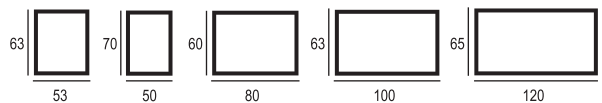

IP class: **IP44**
Mirror depth: 36mm
Rear cover: PCV
Power supply: 230V~50Hz
Light colour: Warm 2800-3200K (Option)
                  Natural 4000-4500K (Option)
                  Cool 6000-6500K (Standard)

Name	Index	Dimensions(cm)	Power
Hersa 53	4418_365	53x63	14W
Hersa 50	4425_376	50x70	16W
Hersa 80	4432_391	80x60	14W
Hersa 100	4449_495	100x63	14W
Hersa 120	4456_554	120x65	15W