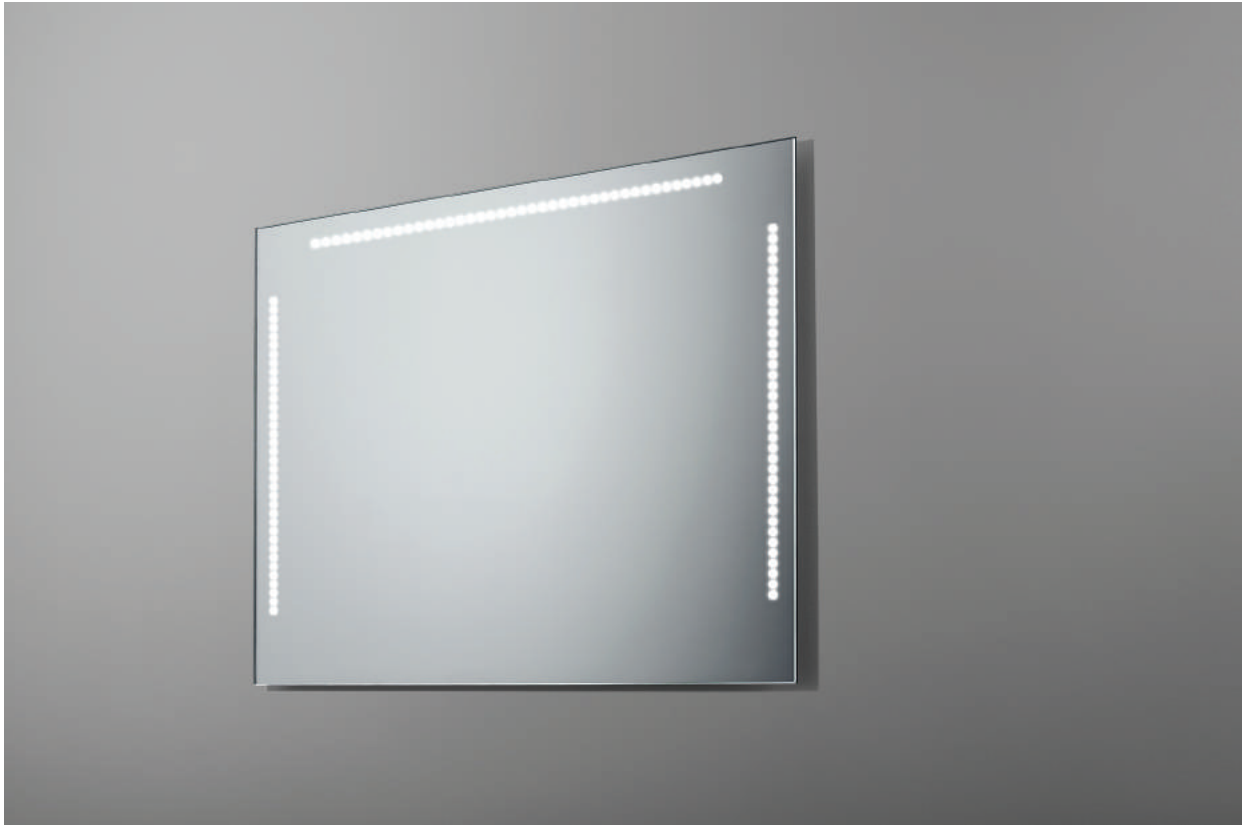

Available technologies:

SILVER SERIES

POINTS

The discreet LED light that permeates the sandblasted mirror components creates what appears to be an elegant, luminous chain. The polished edges additionally highlight the subtlety of the mirror.

Available technologies:

POWER POINTS

Three rows of light points that look like pearl necklaces are the distinctive feature of this mirror. The polished edges add elegance and delicacy. An intriguing aspect, combined with innovative technical solutions, have made it possible to create an aesthetic mirror that is simultaneously functional and convenient.

Available technologies:

RING

The popularity of the Ring Series mirrors is due to their having the largest illumination surface. The LED lighting that runs around the perimeter, while simultaneously illuminating the wall, makes the mirror extremely clear. As such, it is excellent for illuminating the face during daily care. The polished edges further enhance the mirror's contemporary quality.