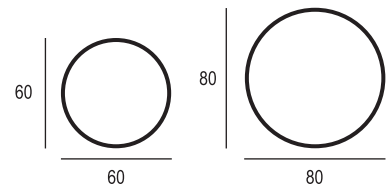

IP class: **IP44**
 Mirror depth: 28mm / 32mm
 Rear cover: PCV
 Power supply: 230V~50Hz
 Light colour: Warm 2800-3200K (Option)
 Natural 4000-4500K (Option)
 Cool 6000-6500K (Standard)

Name	Index	Dimensions(cm)	Power
Eris 60	3749_418	60x60	16W
Eris 80	4920_540	80x80	20W