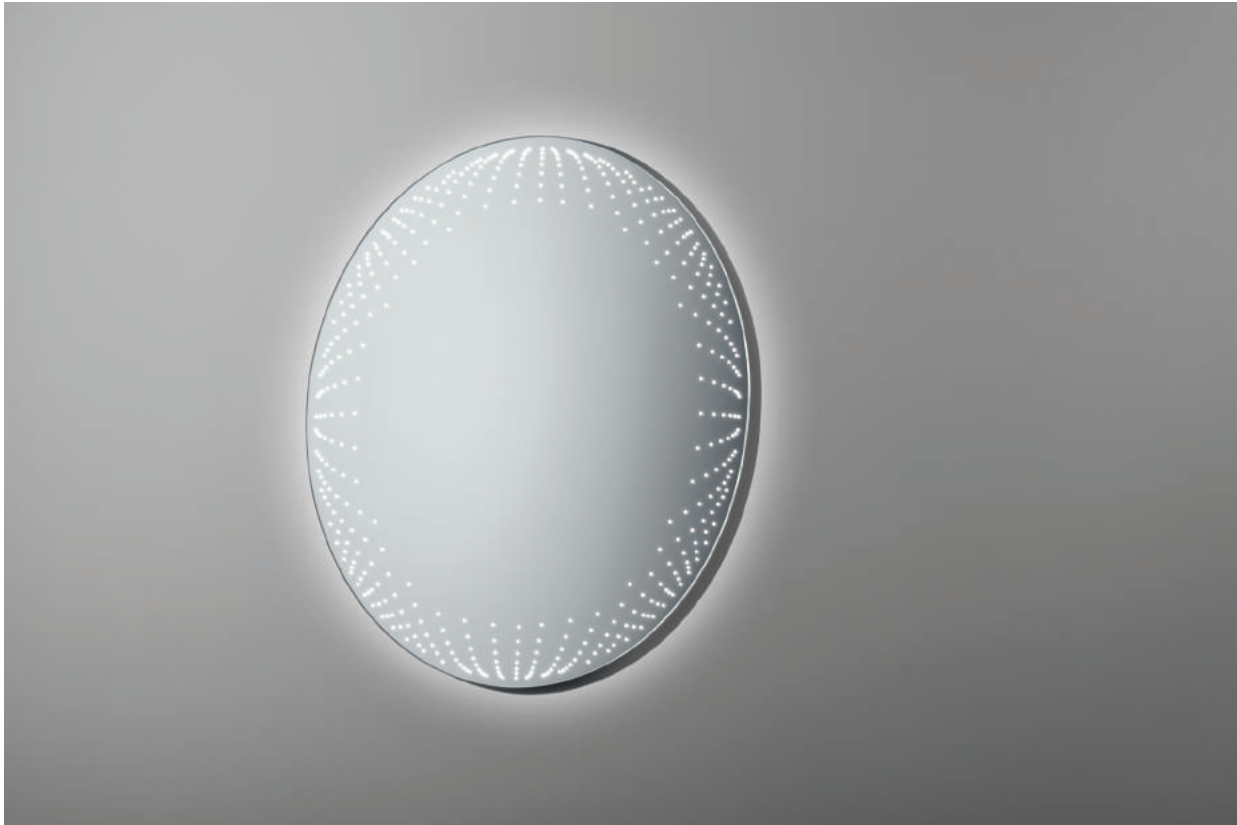

CALLISTO

The light pattern in the Callisto bathroom mirror is reminiscent of the subtle luminous rays. The delicate light is quite strong and effective thanks to the strong LED lights.

IP class: **IP44**
Mirror depth: 28mm / 32mm
Rear cover: PCV
Power supply: 230V~50Hz
Light colour: Warm 2800-3200K (Option)
Natural 4000-4500K (Option)
Cool 6000-6500K (Standard)

Name	Index	Dimensions(cm)	Power
Callisto 60	3794_418	60x60	16W
Callisto 80	4999_540	80x80	20W

Available technologies: