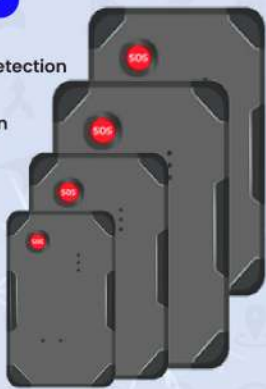

W07 ASSET TRACKER

Magnetic Device

LONG STANDBY ASSET GPS TRACKER

- 📍 Real-Time Tracking
- 🔋 Battery Level Detection
- 🗣️ Voice Monitoring
- 🚨 Alarm Detection
- 🚗 Panic (SOS) Button
- 📏 Multiple Sizes
- 🧲 Strong Magnetic
- 🔌 Detach Alarm
- ⚙️ Multiple Mode
- 📶 G-Sensor