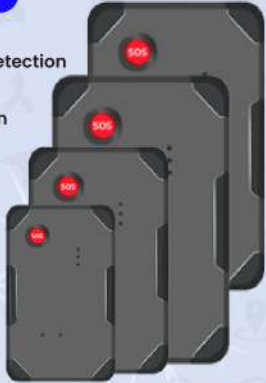

Magnetic Device

LONG STANDBY ASSET GPS TRACKER

- 📍 Real-Time Tracking
- 🔋 Battery Level Detection
- 🔊 Voice Monitoring
- 🚨 Alarm Detection
- 🔴 Panic (SOS) Button
- 📏 Multiple Sizes
- 🧲 Strong Magnetic
- 🔊 Detach Alarm
- ⚙️ Multiple Mode
- 📡 G-Sensor