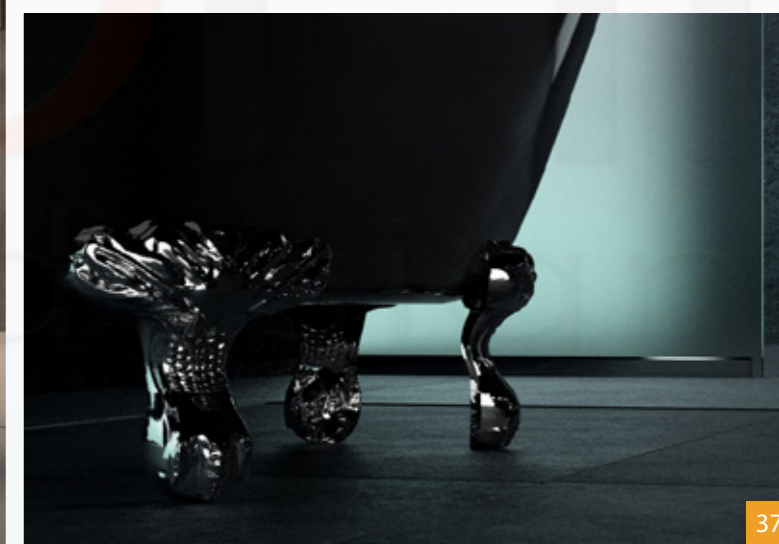

Freestanding bathtub **VSA-456BW**

CLEAN & STYLISH.

SPECIFICATION

Color	White
Length	1600mm
Height	630-1150mm
Width	755mm

Freestanding bathtub **VSA-456**

TASTE THE DIFFERENCE QUALITY MAKES

With Marcooni design.