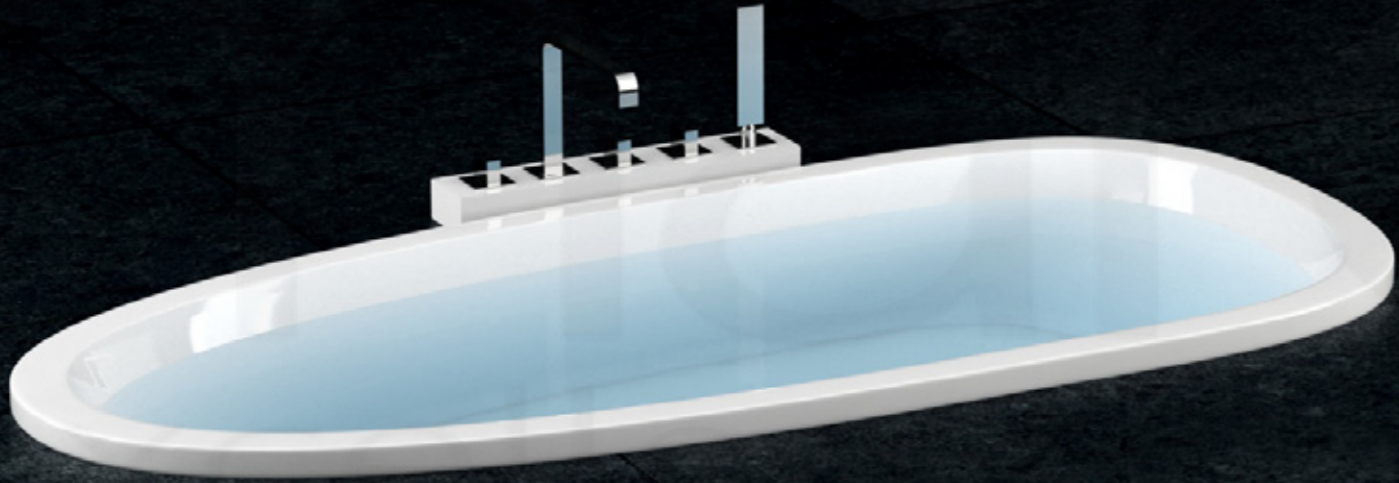

SPECIFICATION

Color	White
Length	1700mm
Height	450-620mm
Width	850mm

Built in bathtub **VBS-21**