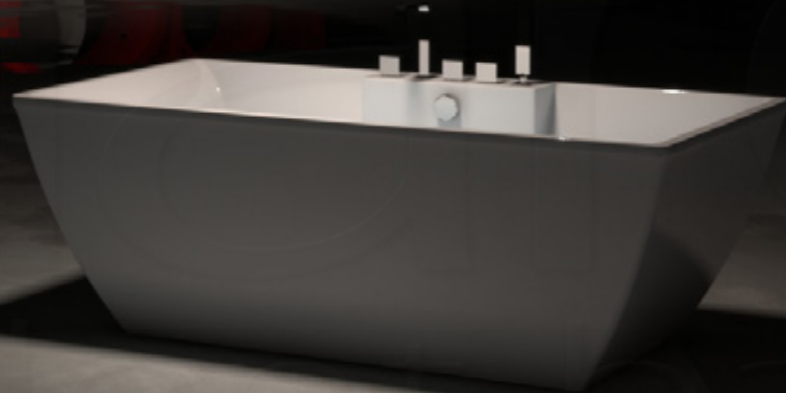

SPECIFICATION

Color	White
Length	1700mm
Height	580mm
Width	800mm

Freestanding bathtub **VSA-33**