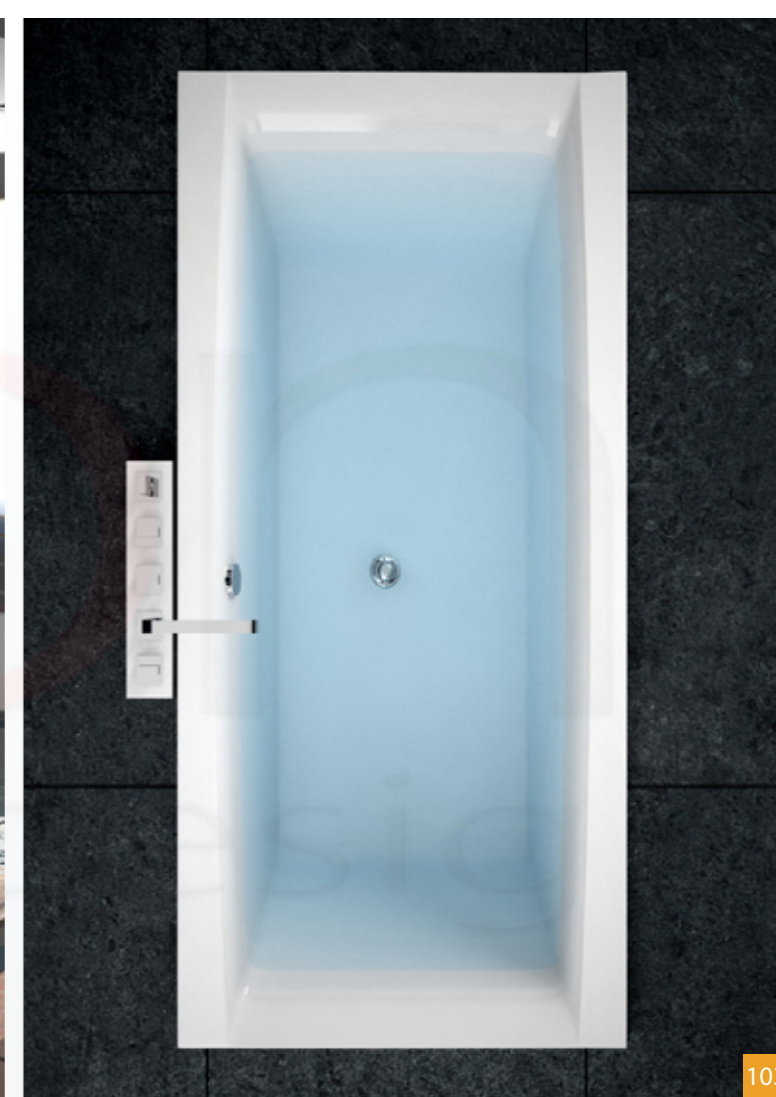

FABULOUS FUNCTIONALITY
AND ELEGANCE
IT'S JUST YOUR STYLE!

htub design

SPECIFICATION

Color	White
Length	1700mm
Height	620mm
Width	850mm

Freestanding bathtub **VFA-21**

SPECIFICATION

Color	White
Length	1700mm
Height	580mm
Width	850mm

Freestanding bathtub **VFA-12**

marcooni
excellent bathtub design

BUILT IN BATHTUBS

Excellent bathtub design.

QUALITY PROVEN **OVER TIME.**

Built in bathtub **VBS-22**

The luxurious MARCOONI tub line, made of sanitary grade acrylic, are setting new standards of convenience and design. Acrylic bathtubs are colorfast and the color is never painted onto the surface of the tub. The tubs are constructed of colored acrylic sheets. The finish of acrylic bathtubs is also protected against damage from most household cleaners and chemicals. However, there are some chemicals that will damage the surface such as acetones, and paint removers or thinners. Also, acrylic tubs can be repaired very easily.