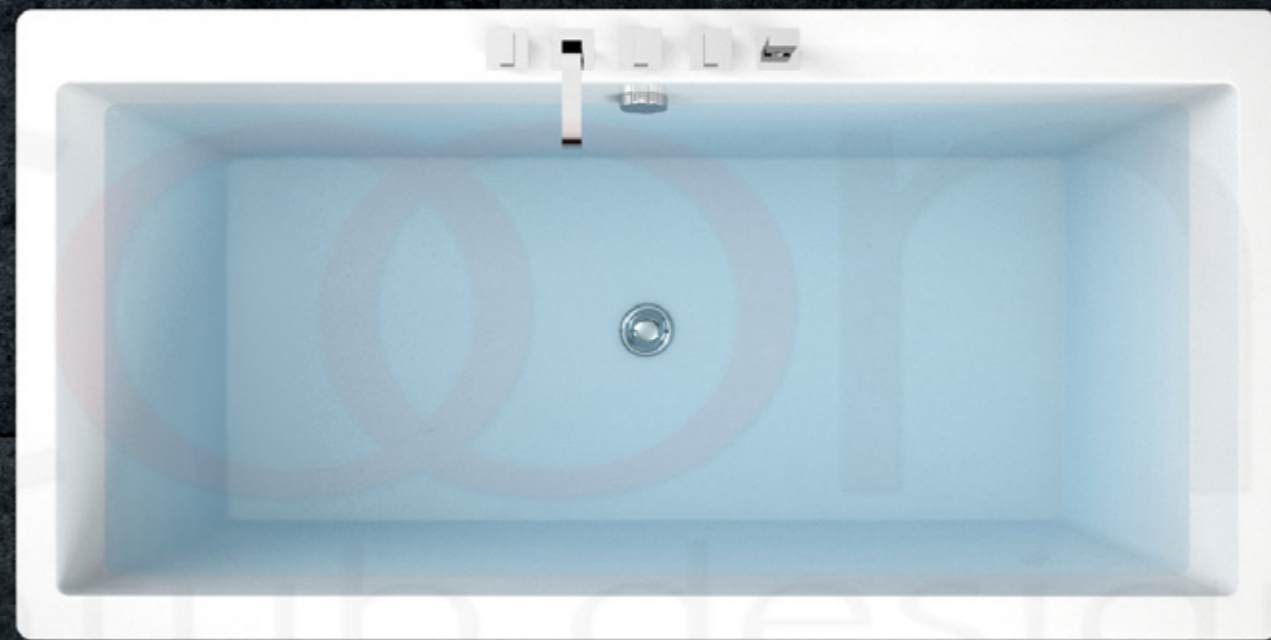

Color	White
Length	1600mm
Height	580mm
Width	820mm

Freestanding bathtub **VFA-25**

The luxurious **MARCOONI** tub line, made of sanitary grade acrylic, are setting new standards of convenience and design.

CLASSIC
OR MODERN
CHOOSE YOUR STYLE.

With Marcooni design.

SPECIFICATION

Color	White
Length	1700mm
Height	460-650mm
Width	820mm

Freestanding bathtub **VSA-06**

SPECIFICATION

Color	White
Length	1800mm
Height	570mm
Width	900mm