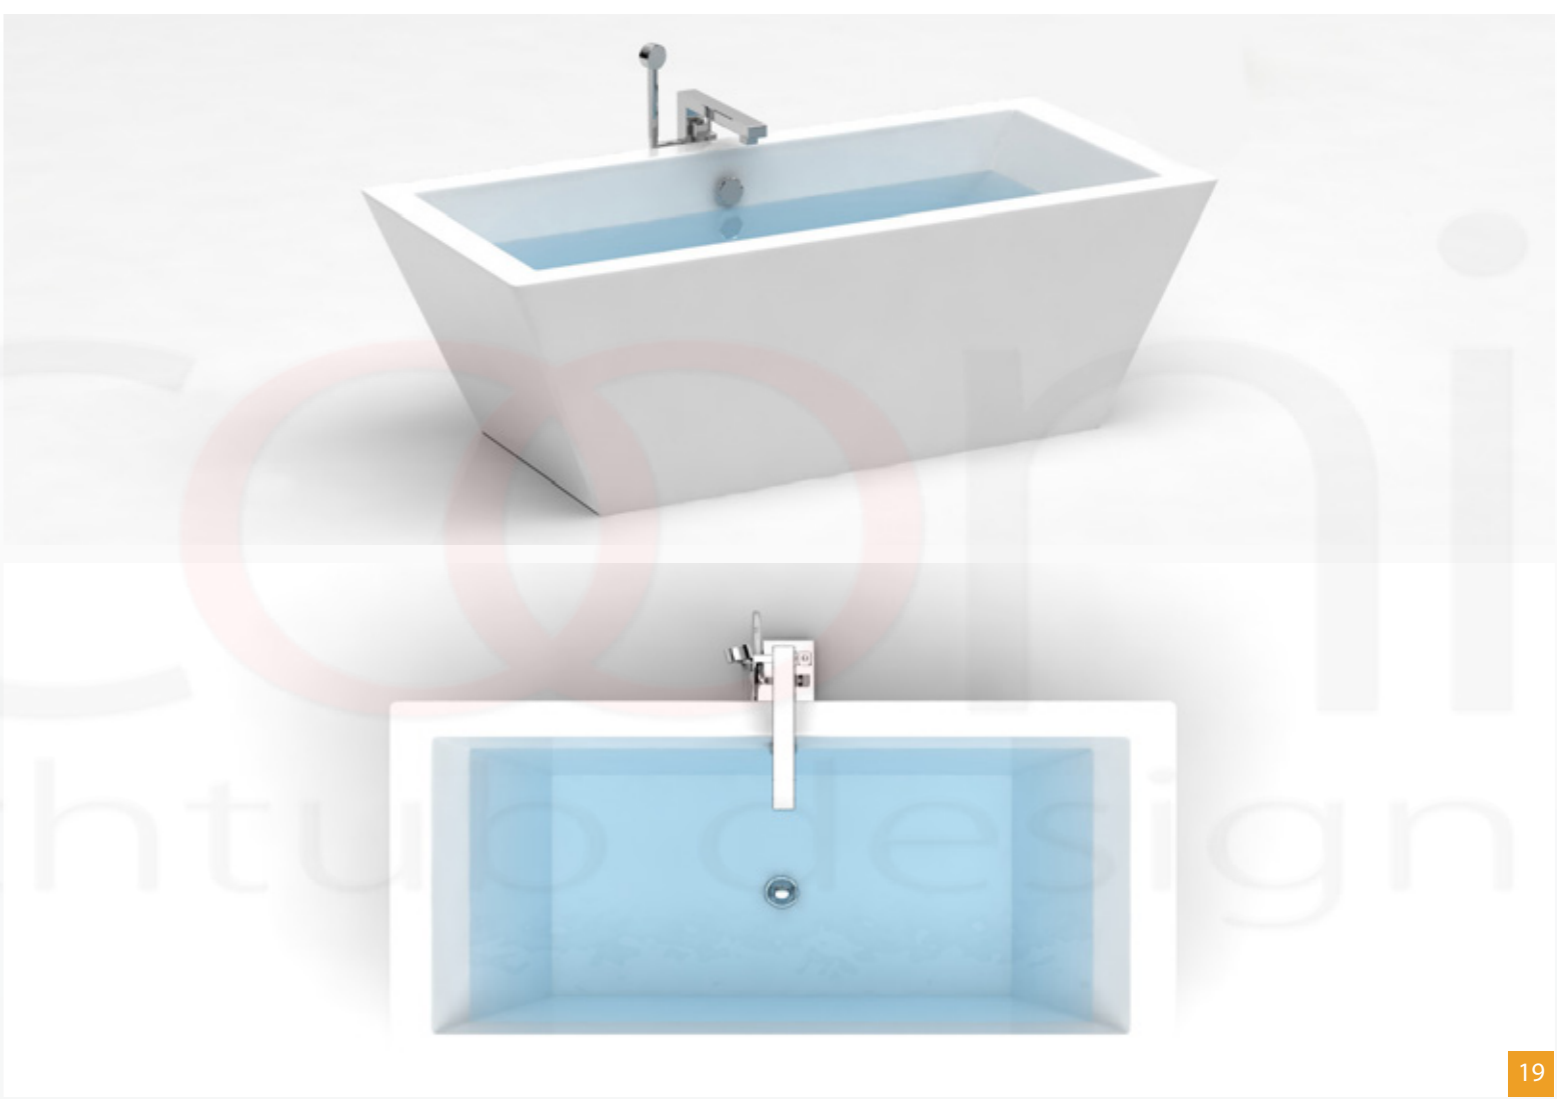

SPECIFICATION

Color	White
Length	1800mm
Height	580mm
Width	850mm

Freestanding bathtub **VSA-04A**

SPECIFICATION

Color	White
Length	1800mm
Height	600mm
Width	850mm

Freestanding bathtub **VSA-34**

SPECIFICATION

Color	White
Length	1600mm
Height	580mm
Width	820mm

Freestanding bathtub **VFA-25**

The luxurious **MARCOONI** tub line, made of sanitary grade acrylic, are setting new standards of convenience and design.