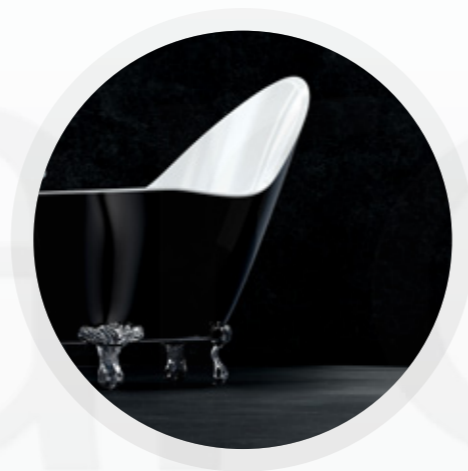

DESIGN /03

Unconventional look and simple form makes our products unique.

CUSTOMER
SATISFACTION IS OUR
TOP PRIORITY.

Excellent bathtub design.