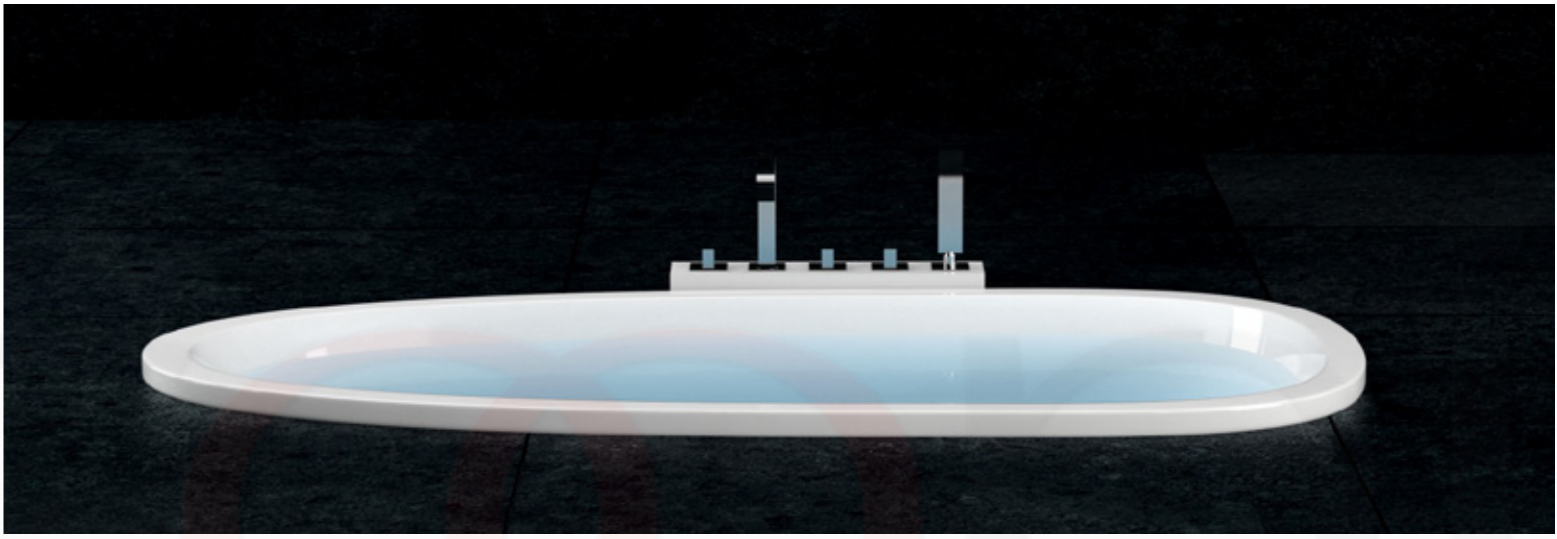

SPECIFICATION

Color	White
Length	1700mm
Height	450-620mm
Width	850mm

Built in bathtub **VBS-21**