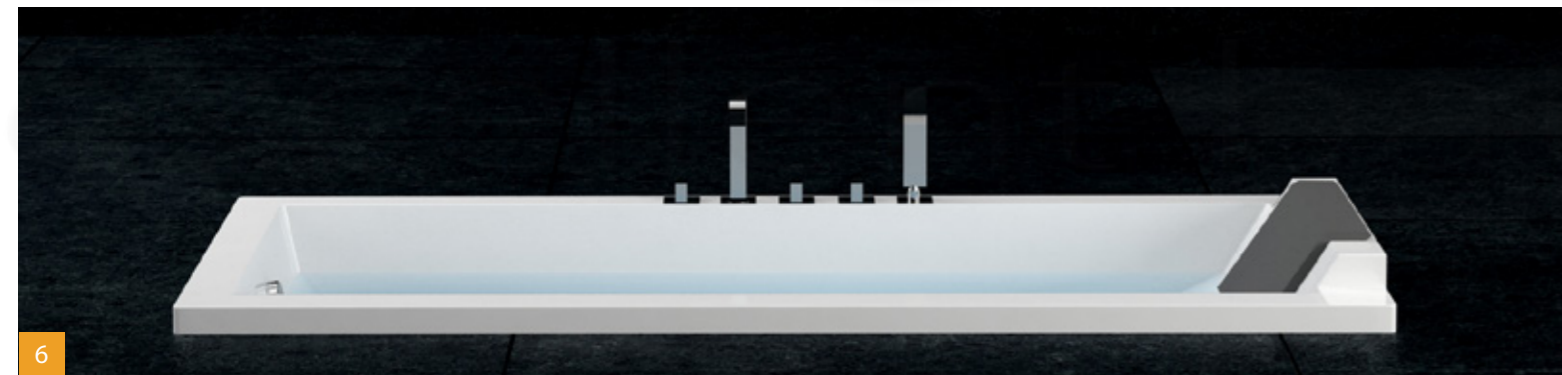

MARCOONI TODAY

The company Marcooni has in its offer over 120 models of bathtubs: ranging from modern to classic retro designs. For nearly 12 years Marcooni has been continuing the tradition of producing high-quality bathtubs in a modern style: they are functional, comfortable and simply beautiful.

Our company employs only top-class specialists and designers, who care about the quality and reliability of the manufactured products. All this in order to achieve the highest level of satisfaction of our future customers.

In order to meet the requirements of the market and demand, in 2006 Marcooni expanded its operations through opening another manufacturing facility located in the industrial heart of Guangdong Province in China.

The customer service department personnel at our company offer a 24/7 support and technical assistance.