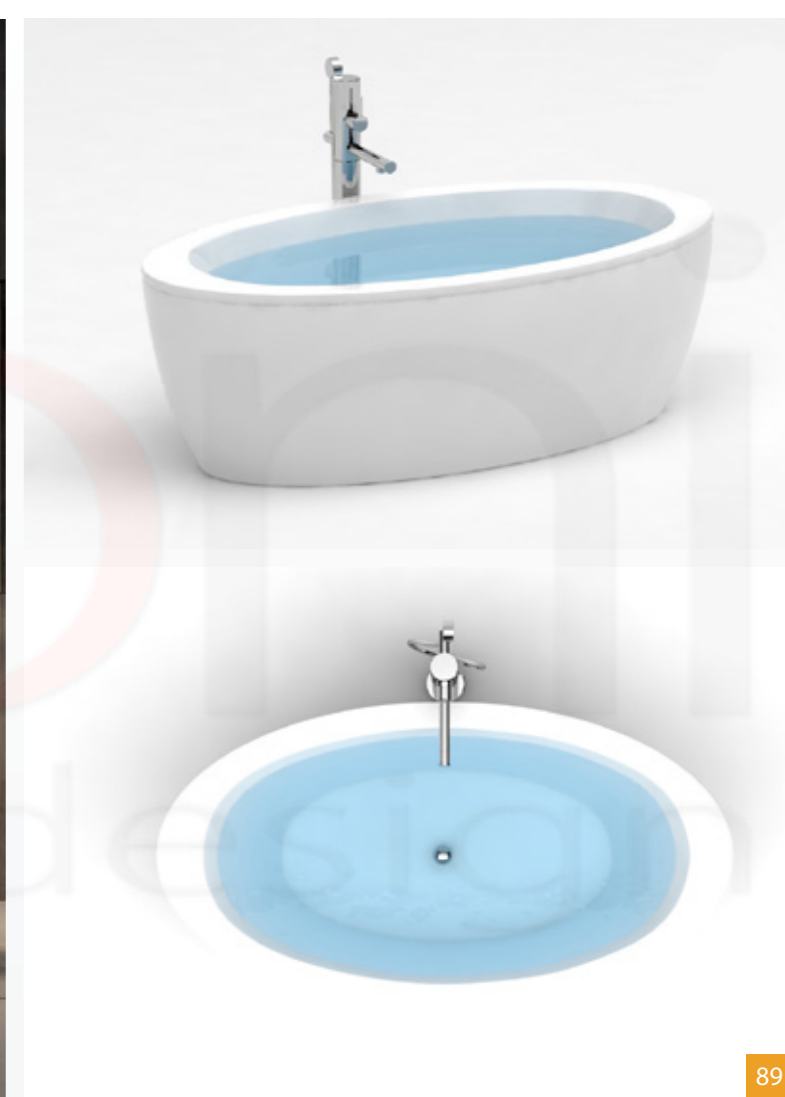

Freestanding bathtub **VSA-39**

SPECIFICATION

Color	White
Length	1800mm
Height	600mm
Width	950mm

Freestanding bathtub **VSA-38**

SPECIFICATION

Color	White
Length	1600mm
Height	580mm
Width	820mm

Freestanding bathtub **VSA-26**

FABULOUS FUNCTIONALITY
AND ELEGANCE
IT'S JUST YOUR STYLE!

htub design

SPECIFICATION

Color	White
Length	1700mm
Height	620mm
Width	850mm

Freestanding bathtub **VFA-21**

SPECIFICATION

Color	White
Length	1700mm
Height	580mm
Width	850mm