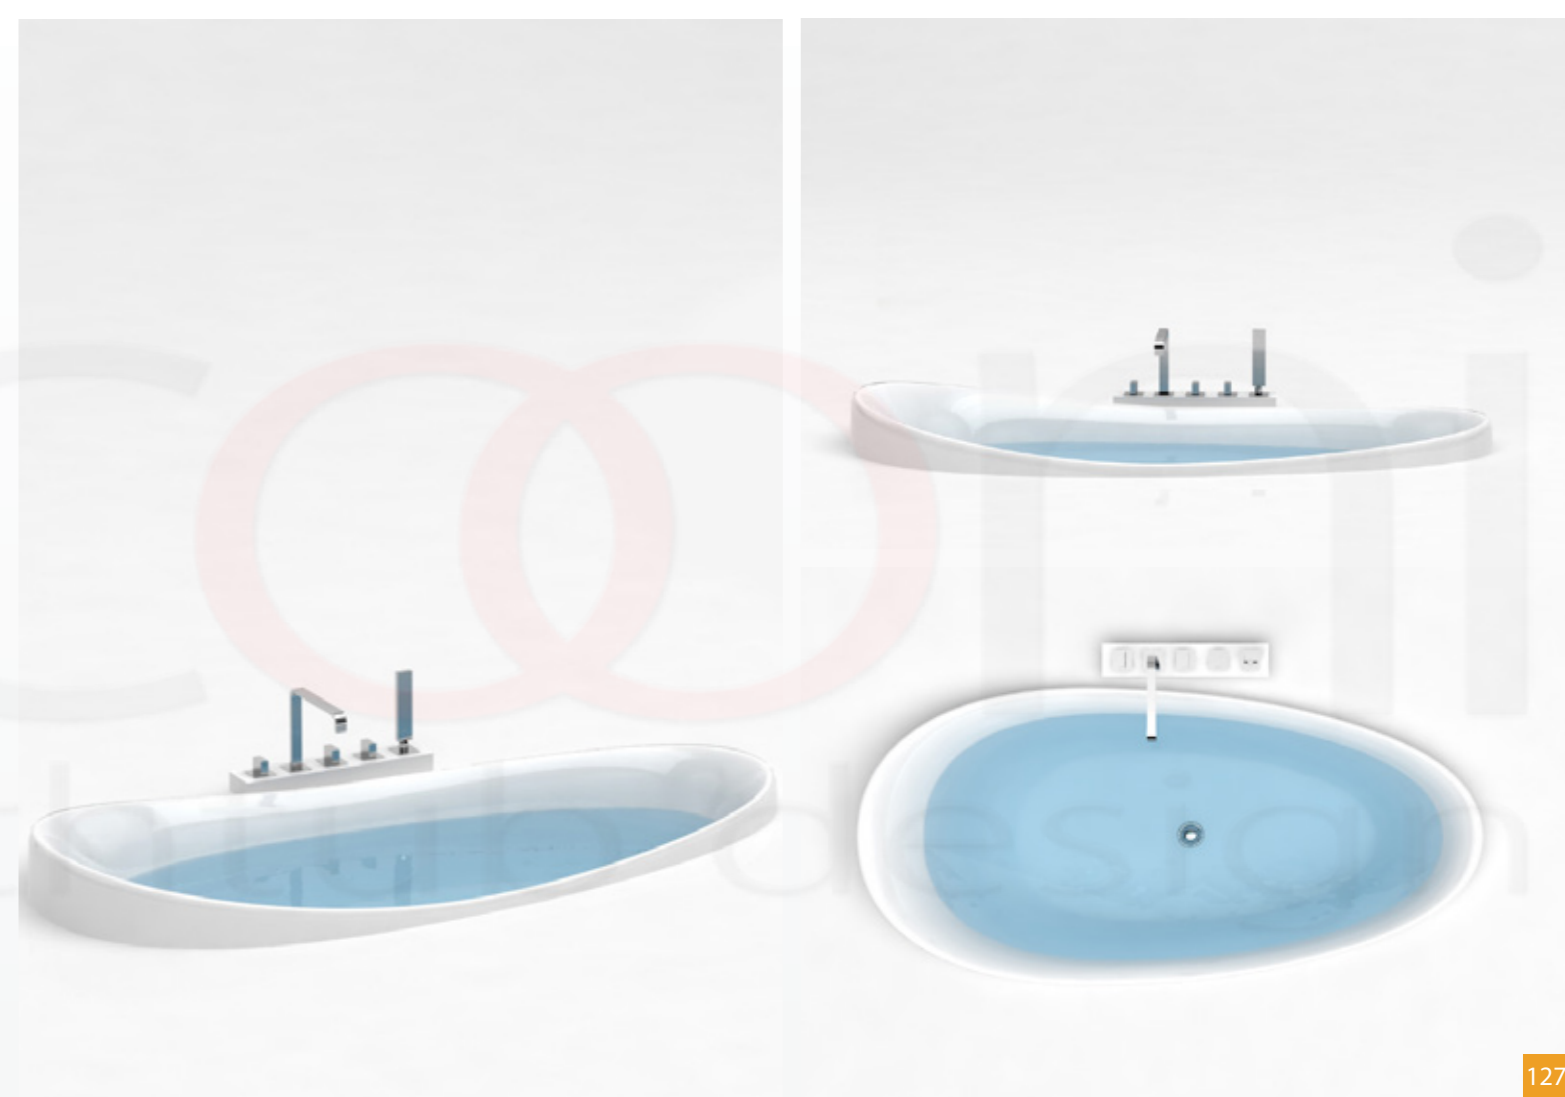

marcooni
excellent bathtub design

SPECIFICATION

Color	White
Length	1800mm
Height	460-600mm
Width	950mm

Built in bathtub **VBS-20**

SPECIFICATION

Color	White
Length	1800mm
Height	435-650mm
Width	850mm

Built in bathtub **VBS-10**