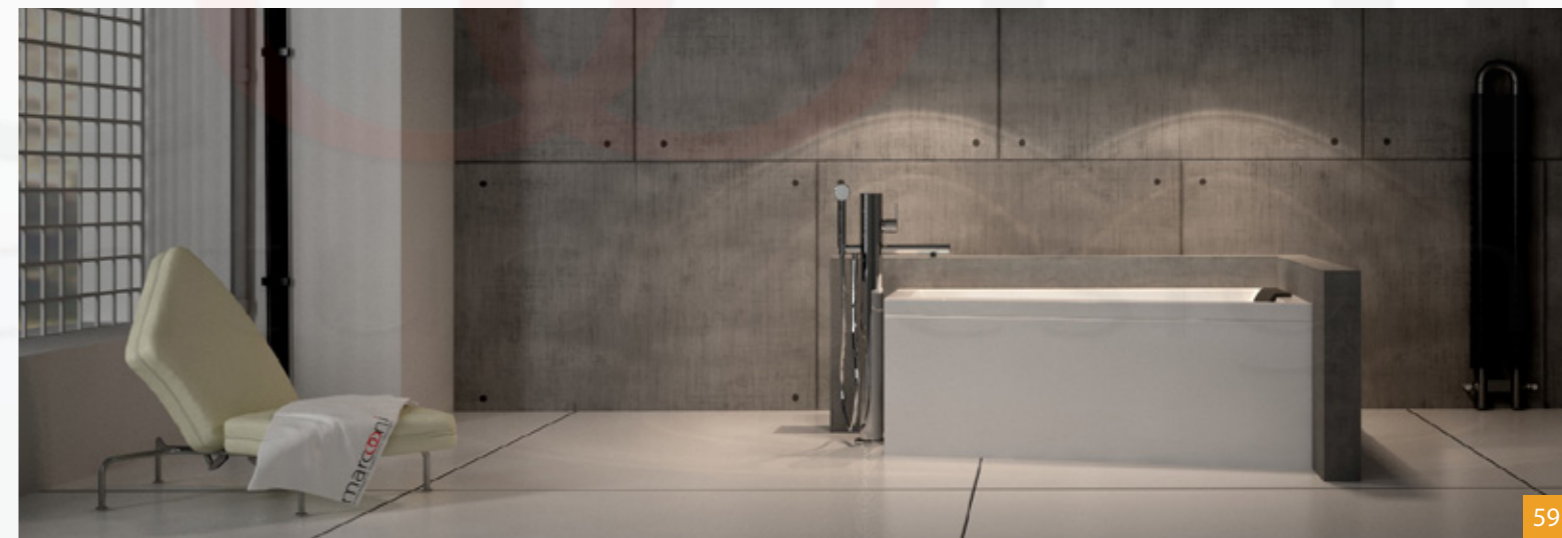

SPECIFICATION

Color	White
Length	1500mm
Height	580mm
Width	618-975mm