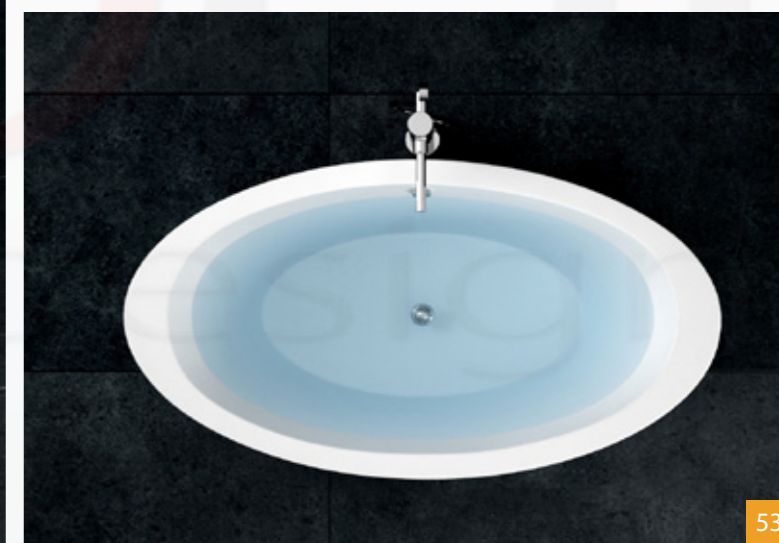

Color	White
Length	1730mm
Height	580mm
Width	780mm

Freestanding bathtub **VSA-434**

SPECIFICATION

Color	White
Length	1700mm
Height	580mm
Width	800mm

Freestanding bathtub **VSA-33**

SPECIFICATION

Color	White
Length	1800mm
Height	460-600mm
Width	950mm

Freestanding bathtub **VFA-20**

COMFORT
AND PLEASURE
EVERY DAY.

With Marcooni design.

SPECIFICATION

Color	White
Length	1400mm
Height	580mm
Width	1400mm

Freestanding bathtub **VFA-28**

SPECIFICATION

Color	White
Length	1500mm
Height	580mm
Width	618-975mm