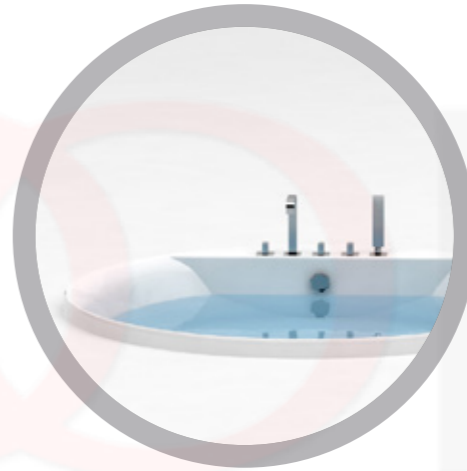

Freestanding bathtub **VFA-12**

marcooni
excellent bathtub design

BUILT IN BATHTUBS

Excellent bathtub design.

QUALITY PROVEN **OVER TIME.**

Built in bathtub **VBS-22**

The luxurious MARCOONI tub line, made of sanitary grade acrylic, are setting new standards of convenience and design. Acrylic bathtubs are colorfast and the color is never painted onto the surface of the tub. The tubs are constructed of colored acrylic sheets. The finish of acrylic bathtubs is also protected against damage from most household cleaners and chemicals. However, there are some chemicals that will damage the surface such as acetones, and paint removers or thinners. Also, acrylic tubs can be repaired very easily.