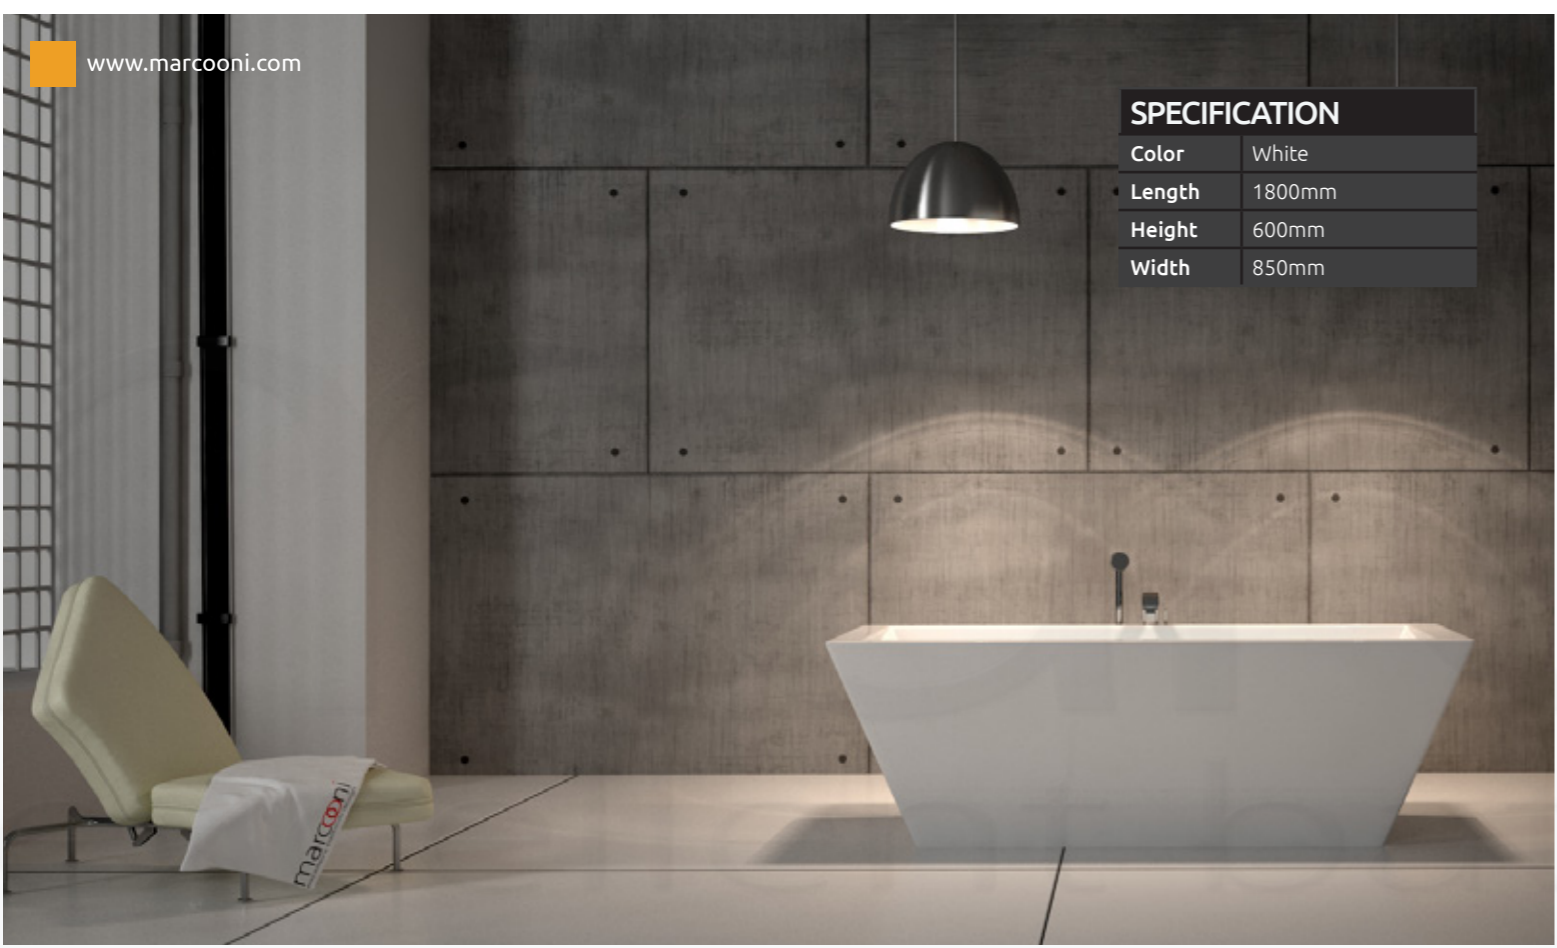

SPECIFICATION

Color	White
Length	1800mm
Height	600mm
Width	850mm

Freestanding bathtub **VSA-34**