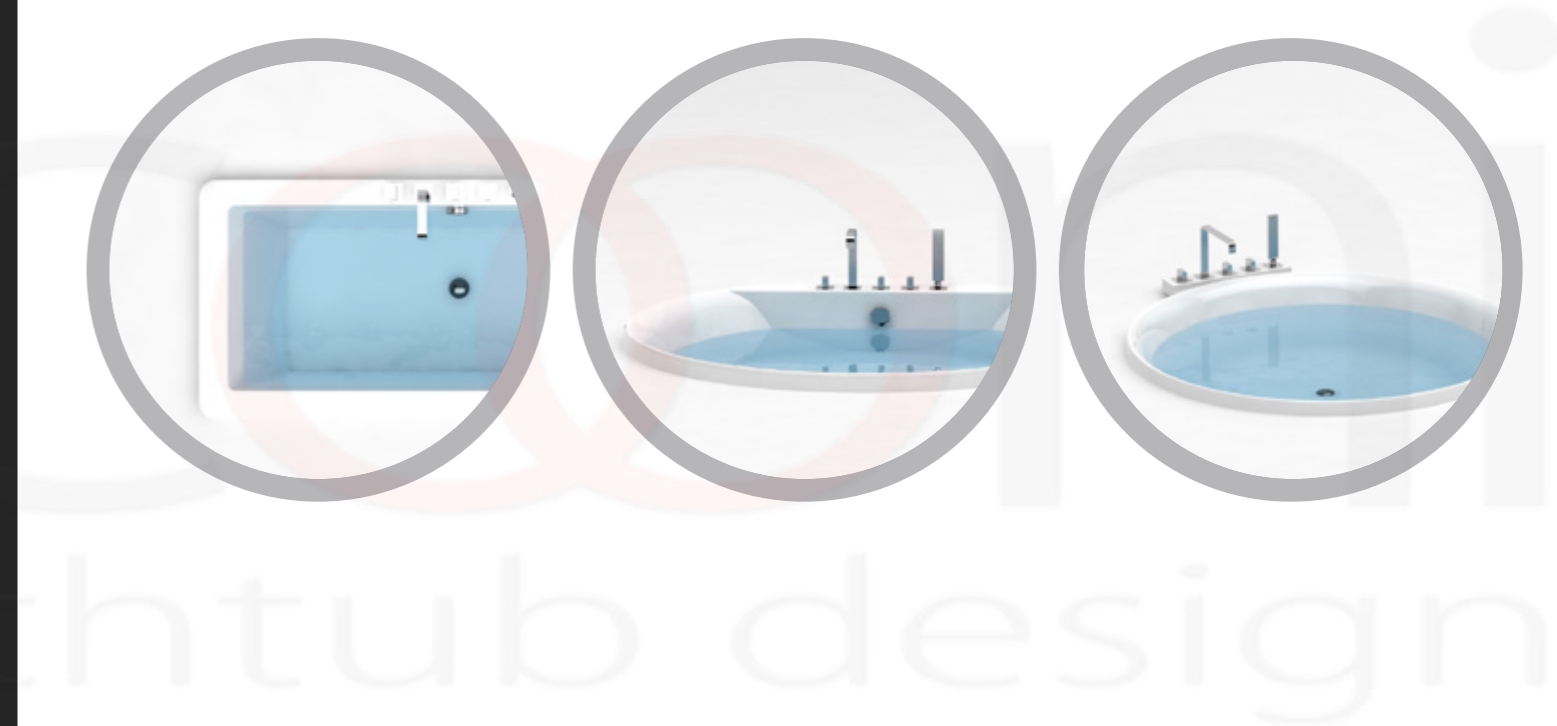

Freestanding bathtub **VFA-12**

marcooni
excellent bathtub design

BUILT IN BATHTUBS

Excellent bathtub design.

QUALITY PROVEN **OVER TIME.**

Built in bathtub **VBS-22**

The luxurious MARCOONI tub line, made of sanitary grade acrylic, are setting new standards of convenience and design. Acrylic bathtubs are colorfast and the color is never painted onto the surface of the tub. The tubs are constructed of colored acrylic sheets. The finish of acrylic bathtubs is also protected against damage from most household cleaners and chemicals. However, there are some chemicals that will damage the surface such as acetones, and paint removers or thinners. Also, acrylic tubs can be repaired very easily.