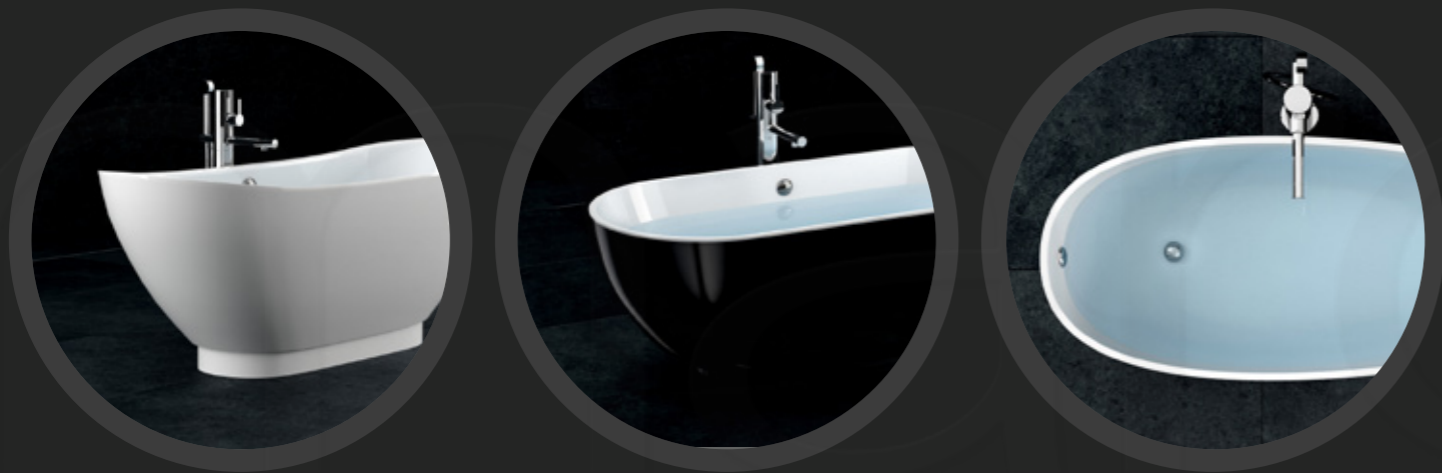

Freestanding bathtub **VFA-20**

COMFORT
AND PLEASURE
EVERY DAY.

With Marcooni design.

SPECIFICATION

Color	White
Length	1400mm
Height	580mm
Width	1400mm

Freestanding bathtub **VFA-28**

SPECIFICATION

Color	White
Length	1500mm
Height	580mm
Width	618-975mm

Freestanding bathtub **VFA-27**

LUXURY bathroom
WHERE YOU WILL FEEL
UNIQUE & SPECIAL.

htub design

SPECIFICATION

Color	White
Length	1750mm
Height	680mm
Width	730mm

Freestanding bathtub **VSA-425**

SPECIFICATION