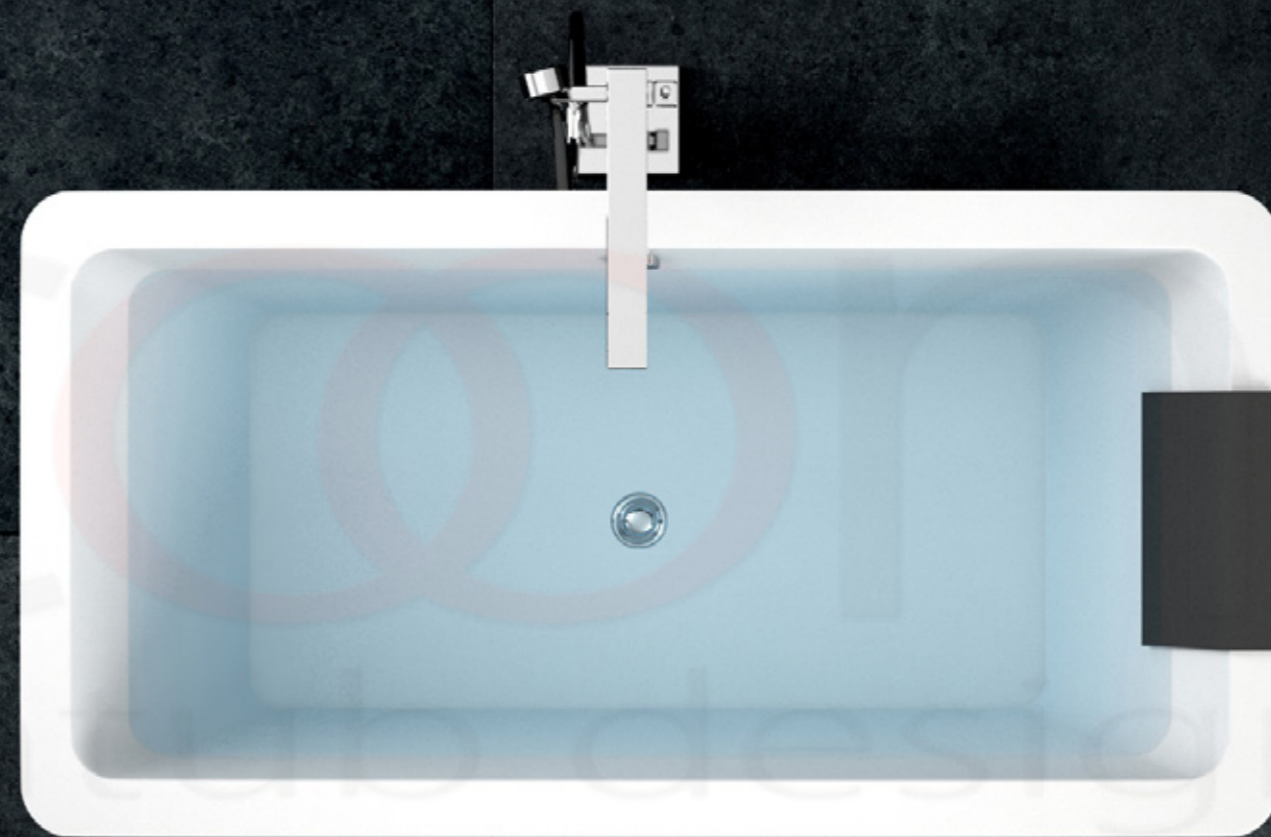

Freestanding bathtub **VSA-39**

SPECIFICATION

Color	White
Length	1800mm
Height	600mm
Width	950mm

Freestanding bathtub **VSA-38**

SPECIFICATION

Color	White
Length	1600mm
Height	580mm
Width	820mm

Freestanding bathtub **VSA-26**