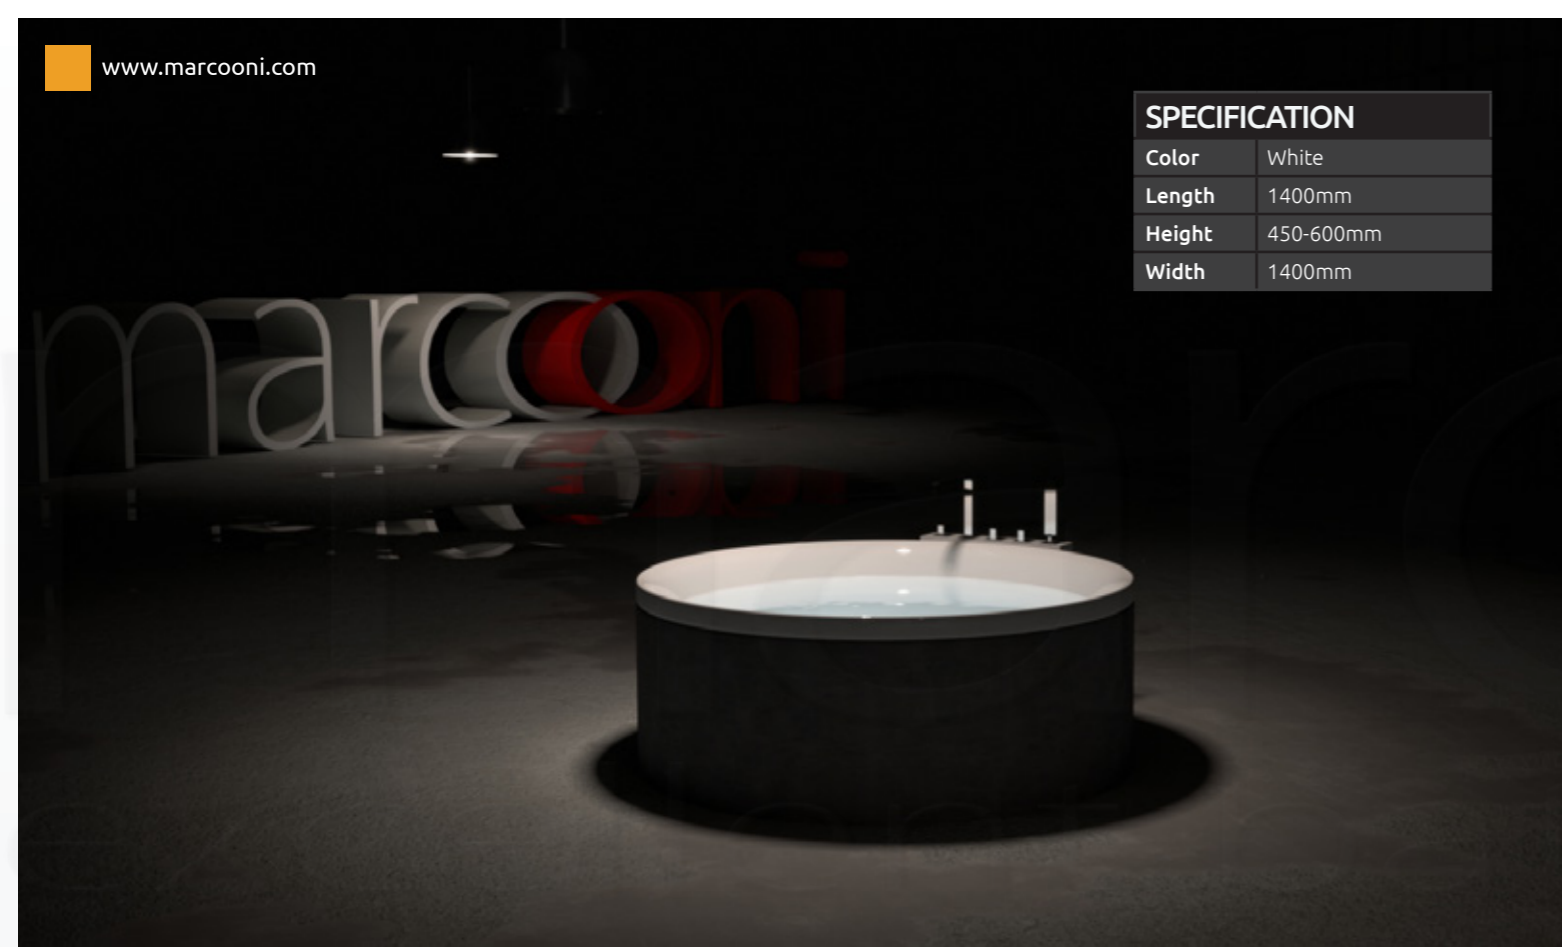

Color	White
Length	1700mm
Height	450-620mm
Width	850mm

Built in bathtub **VBS-21**

SPECIFICATION

Color	White
Length	1500mm
Height	520-650mm
Width	1500mm

Built in bathtub **VBS-08**

SPECIFICATION

Color	White
Length	1400mm
Height	450-600mm
Width	1400mm