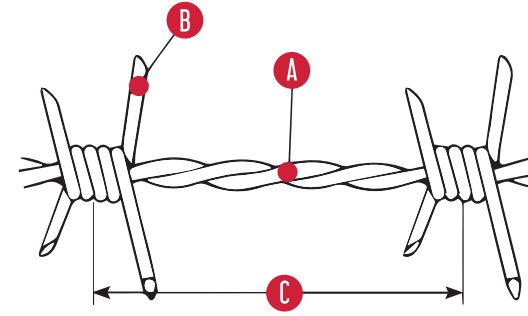

▼ Dikenli Tel Barbed Wire

Ters Bükümlü Dikenli Tel / Reverse Twist Barbed Wire

Konvansiyonel Dikenli Tel / Conventional Barbed Wire

A Gövde Çapı : Ø 1.5 mm / Ø 1.7 mm / Ø 1.8 mm / Ø 2.0 mm
Body Wire Dia : Ø 1.5 mm / Ø 1.7 mm / Ø 1.8 mm / Ø 2.0 mm