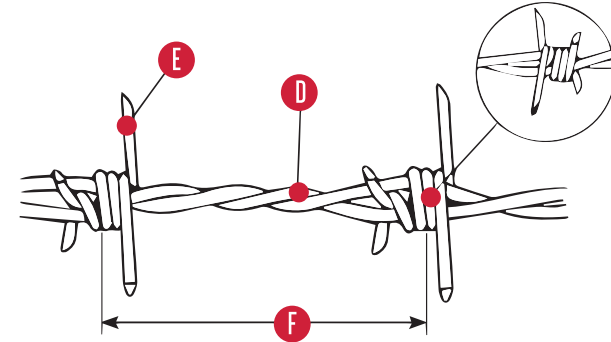

▼ Dikenli Tel Barbed Wire

Ters Bükümlü Dikenli Tel / Reverse Twist Barbed Wire

Konvansiyonel Dikenli Tel / Conventional Barbed Wire

A Gövde Çapı : Ø 1.5 mm / Ø 1.7 mm / Ø 1.8 mm / Ø 2.0 mm
Body Wire Dia : Ø 1.5 mm / Ø 1.7 mm / Ø 1.8 mm / Ø 2.0 mm